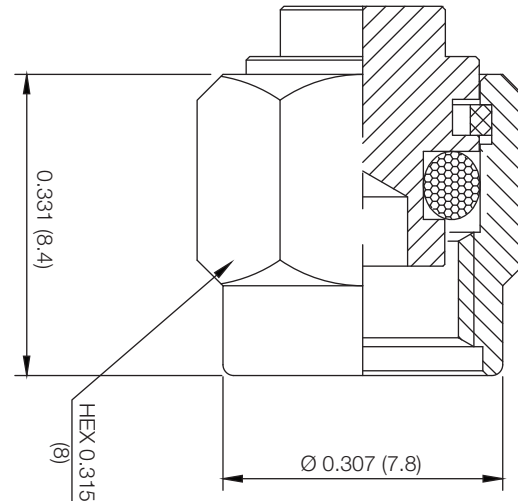

PART NUMBER

KDU177068

REV.

DATE

COMMENTS

INITIAL

RoHS Compliant

Drawing not to scale. Dimensions for reference only

Units: inches (mm)

WWW.KONNECTRF.COM
1-800-790-5887

PART NUMBER

KDU177068

DESCRIPTION

Dust Cap, SMA Male Plug Reverse Polarity, IP68

CAGE CODE

664U0

SIGNATURE

X

Component

Body, Coupling Cap
C-Ring
O-Ring

Material

Brass
Stainless Steel
Silicone Rubber

Plating

Gold
Passivated