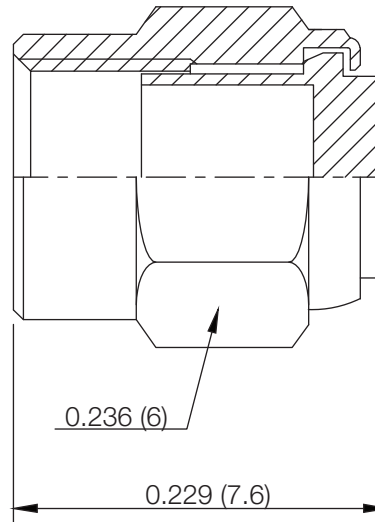

PART NUMBER

KDU177017

REV.

DATE

COMMENTS

INITIAL

RoHS Compliant

Drawing not to scale. Dimensions for reference only

Units: inches (mm)

WWW.KONNECTRF.COM
1-800-790-5887

PART NUMBER

KDU177017

DESCRIPTION

Dust Cap, SMC Female Plug

CAGE CODE

664U0