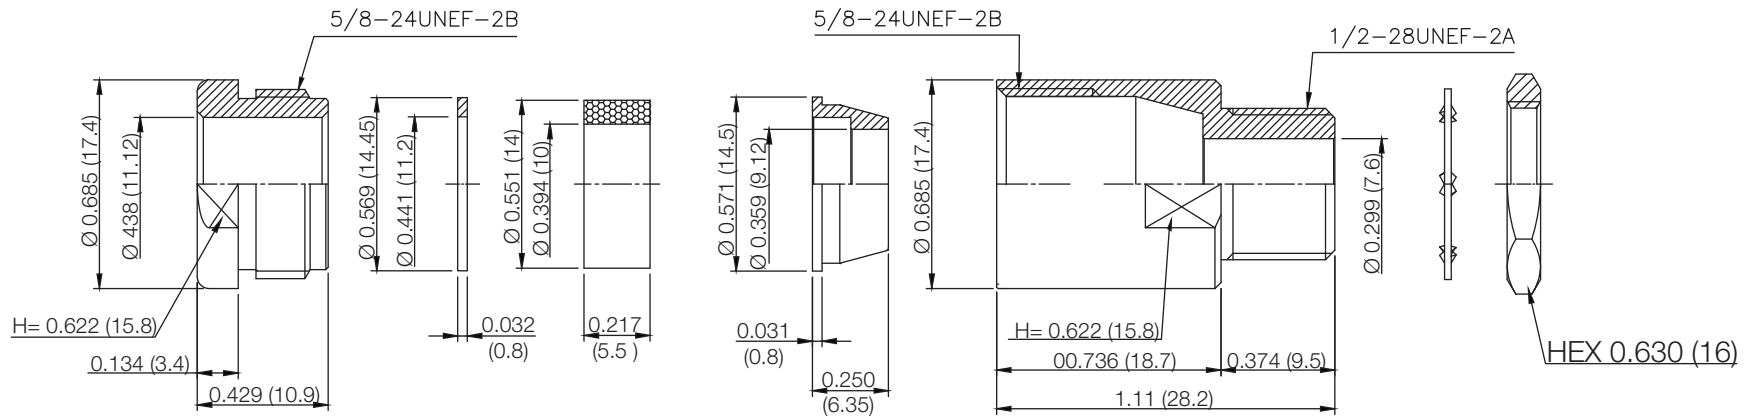

PART NUMBER

**KCC198222**

REV.

DATE

COMMENTS

INITIAL

A

05-03-2023

Updated Body Dimensions

*Jf*

RoHS Compliant

Drawing not to scale. Dimensions for reference only

Units: inches (mm)

**Konnect RF**

WWW.KONNECTRF.COM  
1-800-790-5887

PART NUMBER

**KCC198222**

DESCRIPTION

**Cable Termination, Clamp**

CAGE CODE

**664U0**

SIGNATURE

*Jf***Cable Types:** RG-8/U**Component****Material****Plating**

Body, Nut, Washer