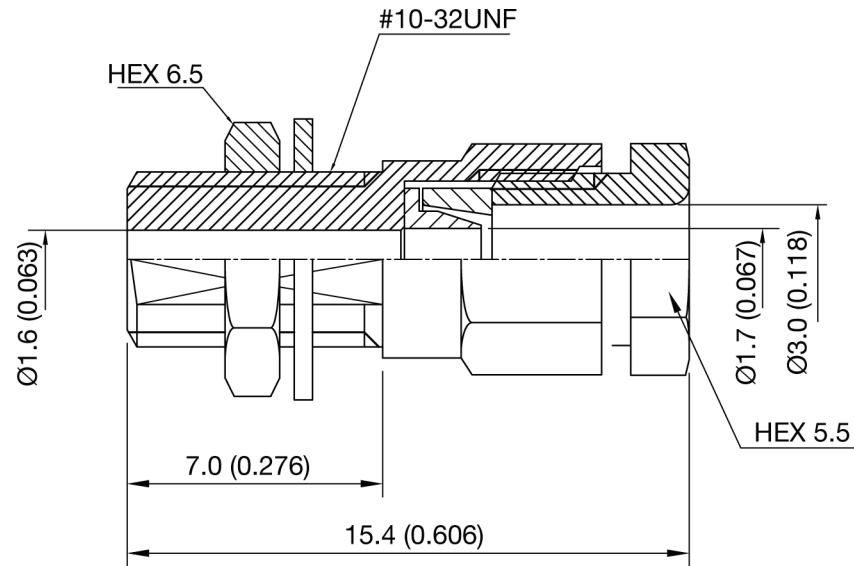

PART NUMBER

KCC178958

REV.

DATE

DESC.

INITIAL

RoHS Compliant**Konnect RF**

WWW.KONNECTRF.COM
 540 NW University Blvd. Ste. 109
 Port Saint Lucie, Florida, 34986
 1-800-790-5887

PART NUMBER

KCC178958

DESCRIPTION

Cable Feedthrough Termination Bulkhead Mount

CAGE CODE

664U0

SIGNATURE

X

Cable Types RG 174 179 187 188 316 LMR100 & 100A**Materials**

Body	Brass	Gold Plated
Nut / Washer	Brass	Gold Plated
Ferrule	Brass	Gold Plated

THIS DRAWING INCLUDING THE
 DESIGNS IS THE PROPERTY OF
 KONNECT RF AND IS NOT TO
 BE USED FOR ANY PURPOSE
 WITHOUT OUR APPROVAL.