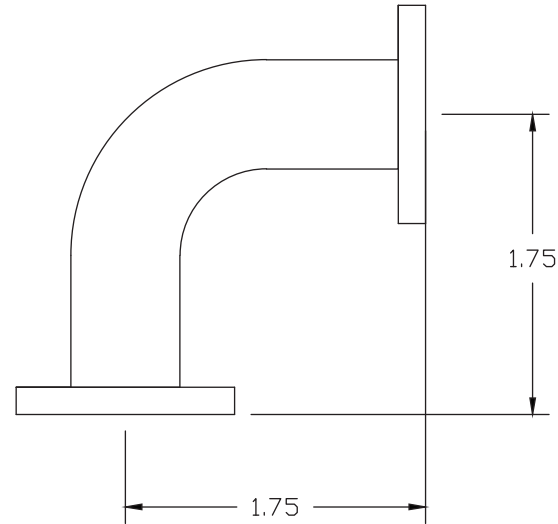

PART NUMBER

KWG177436

REV.

DATE

COMMENTS

INITIAL

Electrical Data

Frequency Range 12.4 - 18 GHz.
 Pressure 15 PSI
 VSWR 1.05

RoHS Compliant

Drawing not to scale. Dimensions for reference only

Units: inches

WWW.KONNECTRF.COM
 1-800-790-5887

PART NUMBER

KWG177436

DESCRIPTION

Waveguide, WR62, Swept H-Bend

CAGE CODE

664U0

SIGNATURE

X

Component
 Body

Material
 Aluminum

Plating/Finish
 Black

THIS DRAWING INCLUDING THE
 DESIGNS IS THE PROPERTY OF
 KONNECT RF AND IS NOT TO
 BE USED FOR ANY PURPOSE
 WITHOUT OUR APPROVAL.