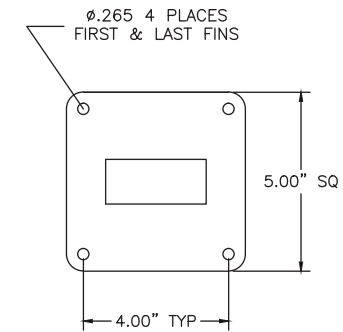

PART NUMBER

KWG177301

REV.

DATE

COMMENTS

INITIAL

Electrical Data

Frequency Range	17 - 22 GHz.
Power	1,500
Pressure	10 PSI
VSWR	1.10

RoHS Compliant

Drawing not to scale. Dimensions for reference only

Units: inches

Konnect RF

WWW.KONNECTRF.COM
1-800-790-5887

PART NUMBER

KWG177301

DESCRIPTION