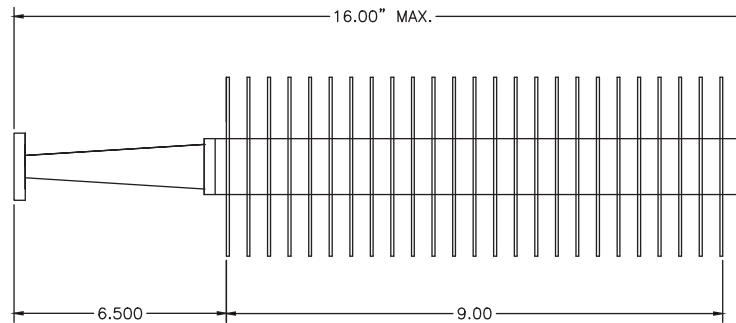

PART NUMBER

KWG177301

REV.

DATE

COMMENTS

INITIAL

Electrical Data

Frequency Range	17 - 22 GHz.
Power	1,500
Pressure	10 PSI
VSWR	1.10

RoHS Compliant

Drawing not to scale. Dimensions for reference only

Units: inches

Konnect RF

WWW.KONNECTRF.COM
1-800-790-5887

PART NUMBER

KWG177301

DESCRIPTION