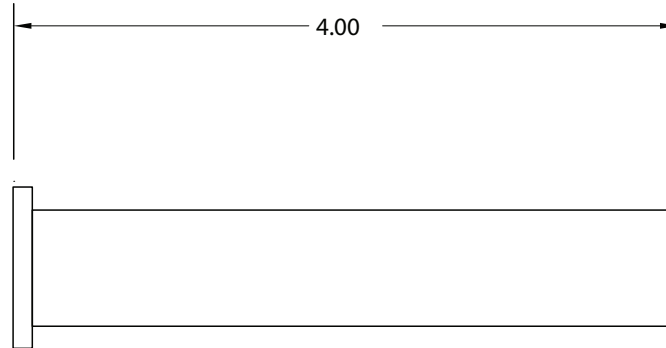

PART NUMBER

**KWG177293**

REV.

DATE

COMMENTS

INITIAL

**Electrical Data**

**RoHS Compliant**

Frequency Range	5.725 - 7.125 GHz.
Average Power	5 Watts
Pressure	10 PSI

Drawing not to scale. Dimensions for reference only Units: inches

WWW.KONNECTRF.COM  
1-800-790-5887

PART NUMBER

**KWG177293**

DESCRIPTION