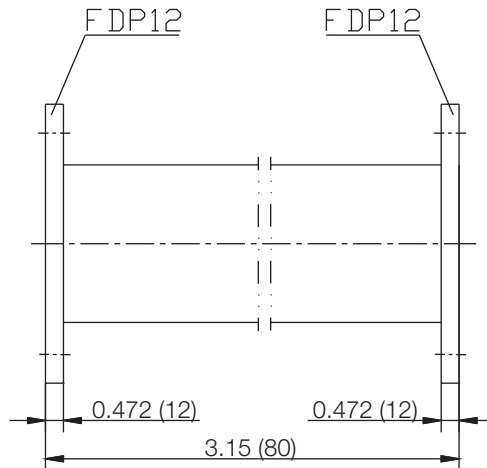

PART NUMBER

KWG177127

REV.

DATE

COMMENTS

INITIAL

Electrical Data

RoHS Compliant

Frequency Range
VSWR0.96 - 1.46 GHz.
1.1

Drawing not to scale. Dimensions for reference only

Units: inches (mm)

Konnect RFWWW.KONNECTRF.COM
1-800-790-5887

PART NUMBER

KWG177127

DESCRIPTION

Waveguide, WR770