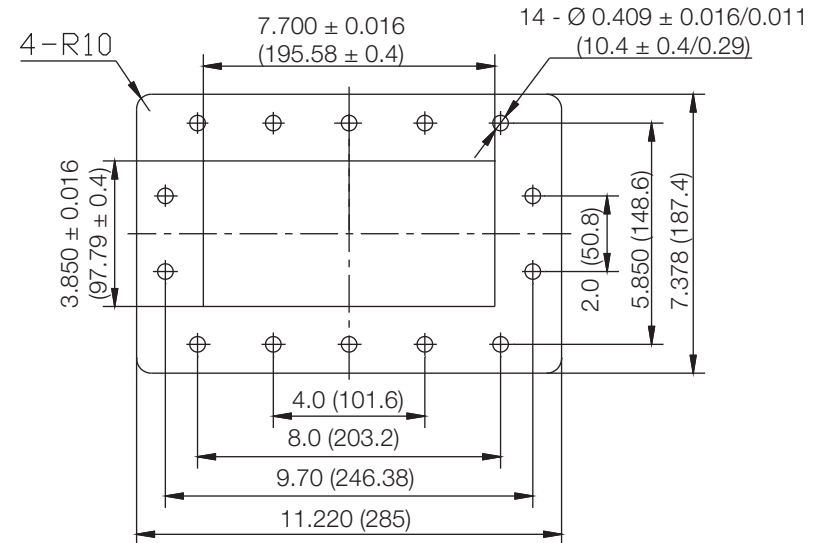

PART NUMBER

KWG177127

REV.

DATE

COMMENTS

INITIAL

Electrical Data

RoHS Compliant

Frequency Range
VSWR0.96 - 1.46 GHz.
1.1

Drawing not to scale. Dimensions for reference only

Units: inches (mm)

Konnect RFWWW.KONNECTRF.COM
1-800-790-5887

PART NUMBER

KWG177127

DESCRIPTION

Waveguide, WR770