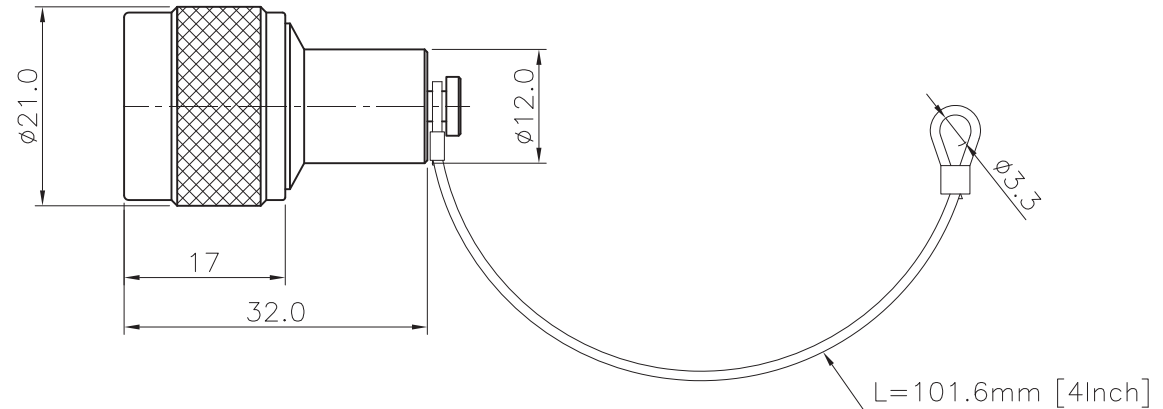

PART NUMBER

**KTM177231**

REV.

Date

INITIAL

A

9/7/2012

Wire Rope

**Electrical Data**

Impedance 50  $\Omega$   
 Frequency Range DC - 6 GHz.  
 Power Rating 2 Watts  
 VSWR  $\leq 1.20$

**RoHS Compliant****Mechanical Data**

Temperature Range: -50 °C - 125 °C

Drawing not to scale. Dimensions for reference only

Units: mm

**Konnect RF**

WWW.KONNECTRF.COM  
 1-800-790-5887

PART NUMBER

**KTM177231**

DESCRIPTION

**Termination, N Male**

CAGE CODE