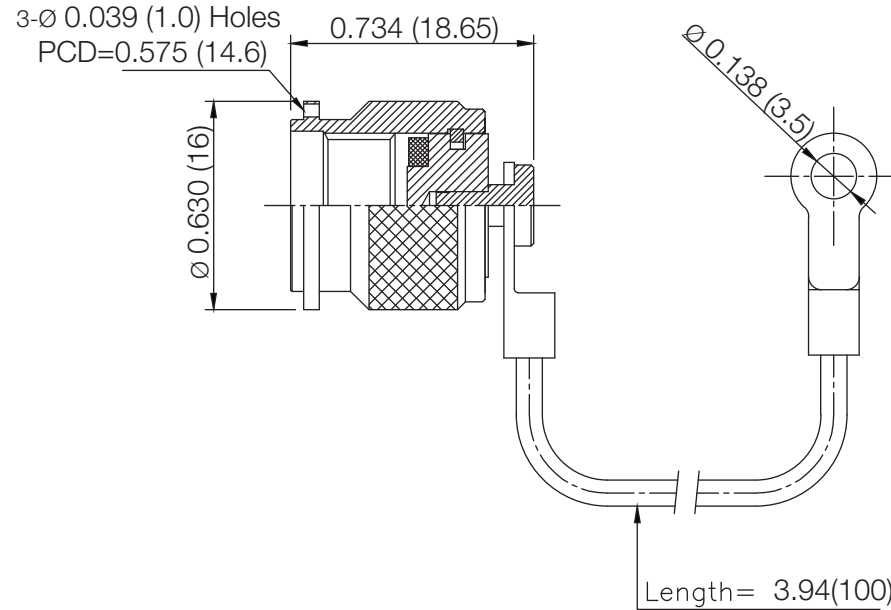

PART NUMBER

KDU177991

REV.

DATE

COMMENTS

INITIAL

Electrical Data

Impedance 50Ω

RoHS Compliant

Drawing not to scale. Dimensions for reference only

Units: inches (mm)

Konnect RFWWW.KONNECTRF.COM
1-800-790-5887

PART NUMBER

KDU177991

DESCRIPTION

Dust Cap, TNC Male Plug, 3.94" Chain with Nylon Rope

CAGE CODE

664U0

SIGNATURE

X

THIS DRAWING INCLUDING THE
DESIGNS IS THE PROPERTY OF
KONNECT RF AND IS NOT TO
BE USED FOR ANY PURPOSE
WITHOUT OUR APPROVAL.

Component

Body & Coupling Cap
Rope
Lag

Material