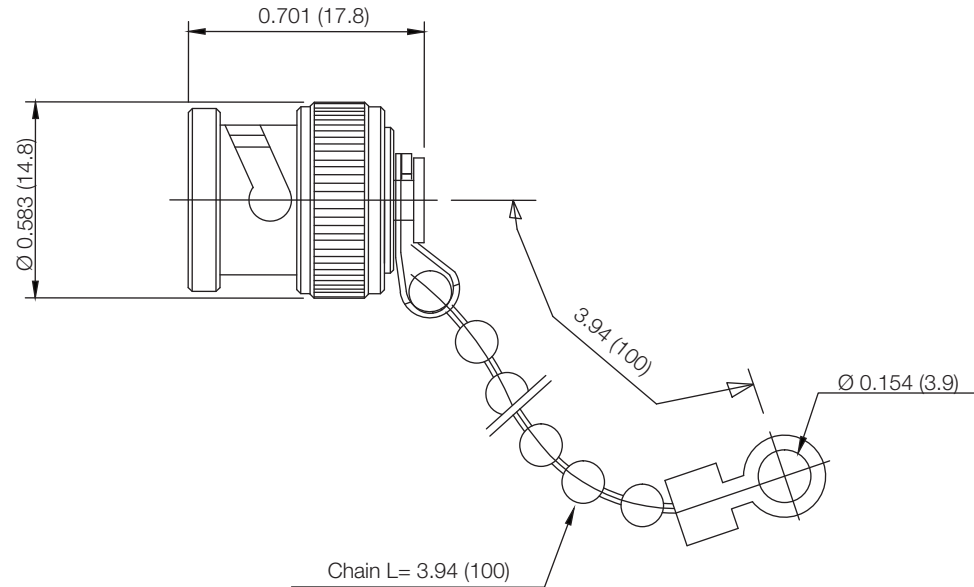

PART NUMBER

**KDU177949**

REV.

DATE

COMMENTS

INITIAL

**Electrical Data**

Impedance 50  $\Omega$   
 Waterproof Rating IP67

**Mechanical Data**

M39012/25-0106: Compliant

**RoHS Compliant**

Drawing not to scale. Dimensions for reference only

Units: inches (mm)

**Konnect RF**

WWW.KONNECTRF.COM  
 1-800-790-5887

PART NUMBER

**KDU177949**

DESCRIPTION

**Dust Cap, BNC Male Plug**

CAGE CODE

**664U0**

SIGNATURE

X

THIS DRAWING INCLUDING THE  
 DESIGNS IS THE PROPERTY OF  
 KONNECT RF AND IS NOT TO  
 BE USED FOR ANY PURPOSE  
 WITHOUT OUR APPROVAL.

**Component**

Coupling Cap  
 Chain & Bead Ring  
 Gasket

**Material**

Brass  
 Stainless Steel  
 Brass  
 Silicone Rubber

**Plating/Finish**

Silver  
 Passivated  
 Nickel