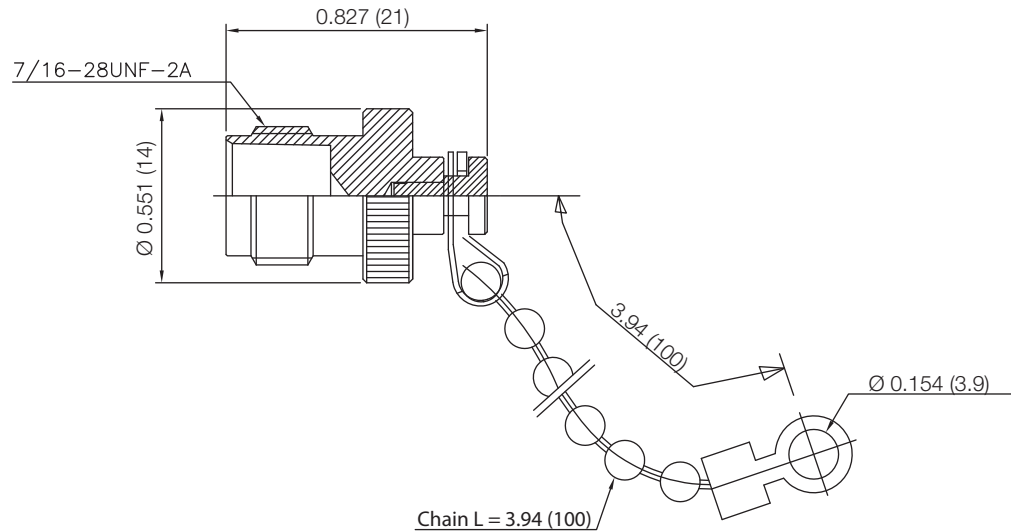

PART NUMBER

KDU177946

REV.

DATE

COMMENTS

INITIAL

Electrical DataImpedance 50 Ω **RoHS Compliant**

Drawing not to scale. Dimensions for reference only

Units: inches (mm)

Konnect RFWWW.KONNECTRF.COM
1-800-790-5887

PART NUMBER

KDU177946

DESCRIPTION

Dust Cap, TNC Female Jack, 3.94" Chain

CAGE CODE

664U0

SIGNATURE

X

THIS DRAWING INCLUDING THE
DESIGNS IS THE PROPERTY OF
KONNECT RF AND IS NOT TO
BE USED FOR ANY PURPOSE
WITHOUT OUR APPROVAL.

ComponentBody
Chain**Material**Brass
Steel**Plating**Nickel
Nickel