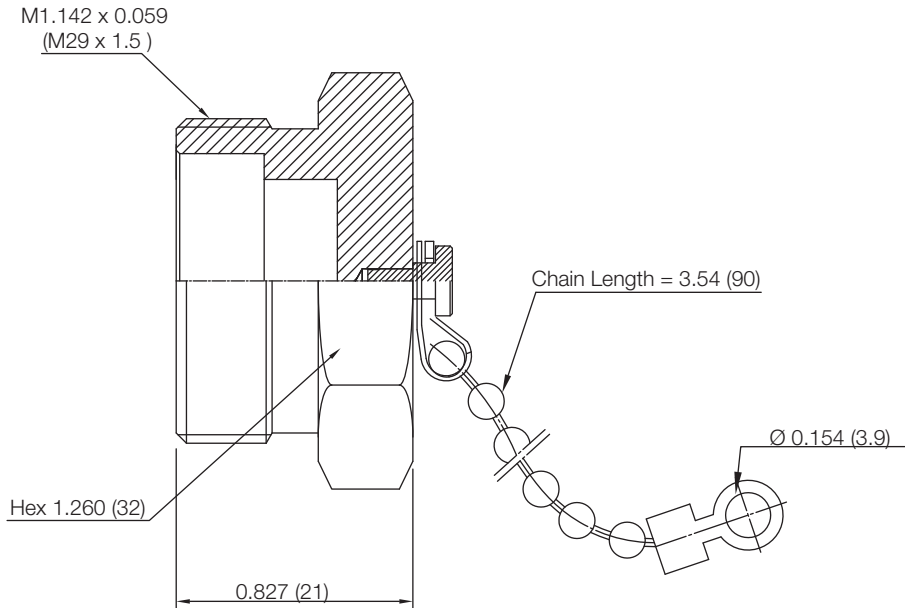

PART NUMBER

KDU177945

REV.

DATE

COMMENTS

INITIAL

Electrical DataImpedance 50 Ω **RoHS Compliant**

Drawing not to scale. Dimensions for reference only

Units: inches (mm)

Konnect RFWWW.KONNECTRF.COM
1-800-790-5887

PART NUMBER

KDU177945

DESCRIPTION

Dust Cap, 7/16 DIN Female Jack

CAGE CODE

664U0

SIGNATURE

X

THIS DRAWING INCLUDING THE DESIGNS IS THE PROPERTY OF KONNECT RF AND IS NOT TO BE USED FOR ANY PURPOSE WITHOUT OUR APPROVAL.

ComponentBody
Chain**Material**Brass
Steel**Plating**Nickel
Nickel