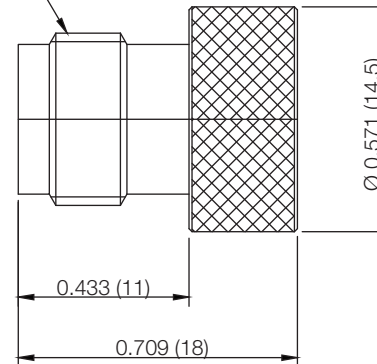

PART NUMBER

KDU177849

REV.

DATE

COMMENTS

INITIAL

Electrical DataImpedance 50 Ω **RoHS Compliant**

7/16-28UNF-2A

Drawing not to scale. Dimensions for reference only

Units: inches (mm)

Konnect RFWWW.KONNECTRF.COM
1-800-790-5887

PART NUMBER

KDU177849

DESCRIPTION

Dust Cap, TNC Female Jack

CAGE CODE

664U0

SIGNATURE

X

Component
Body**Material**
Brass**Plating**
NickelTHIS DRAWING INCLUDING THE
DESIGNS IS THE PROPERTY OF
KONNECT RF AND IS NOT TO
BE USED FOR ANY PURPOSE
WITHOUT OUR APPROVAL.