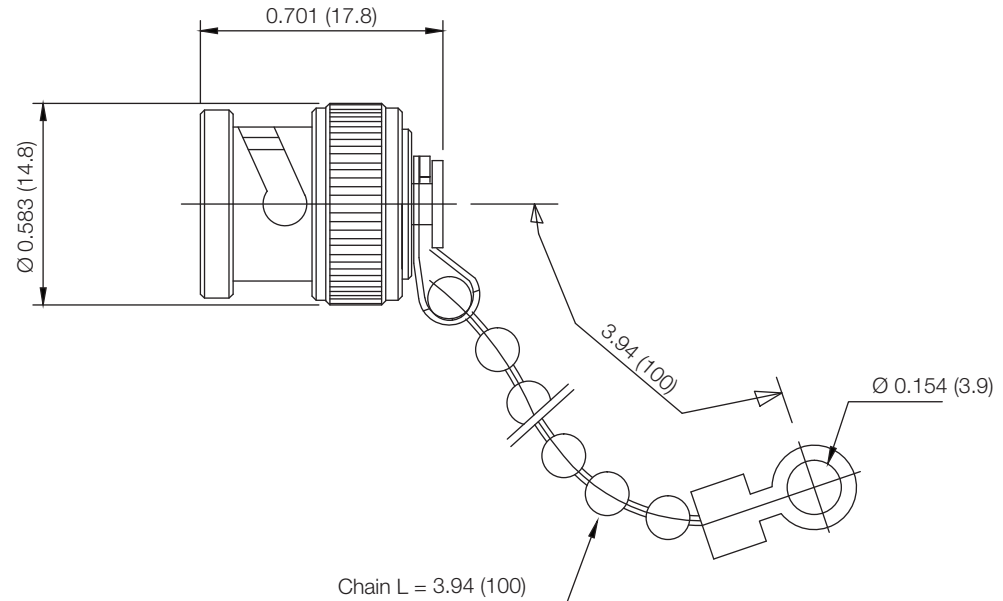

PART NUMBER

**KDU177848**

REV.

DATE

COMMENTS

INITIAL

**Electrical Data**

Impedance 50  $\Omega$   
 Waterproof Rating IP67

**RoHS Compliant**

Drawing not to scale. Dimensions for reference only

Units: inches (mm)

**Konnnect RF**

WWW.KONNECTRF.COM  
 1-800-790-5887

PART NUMBER

**KDU177848**

DESCRIPTION

**Dust Cap, BNC Male Plug, 4 Inch Chain, IP67**

CAGE CODE

**664U0**

SIGNATURE

X

THIS DRAWING INCLUDING THE  
 DESIGNS IS THE PROPERTY OF  
 KONNECT RF AND IS NOT TO  
 BE USED FOR ANY PURPOSE  
 WITHOUT OUR APPROVAL.