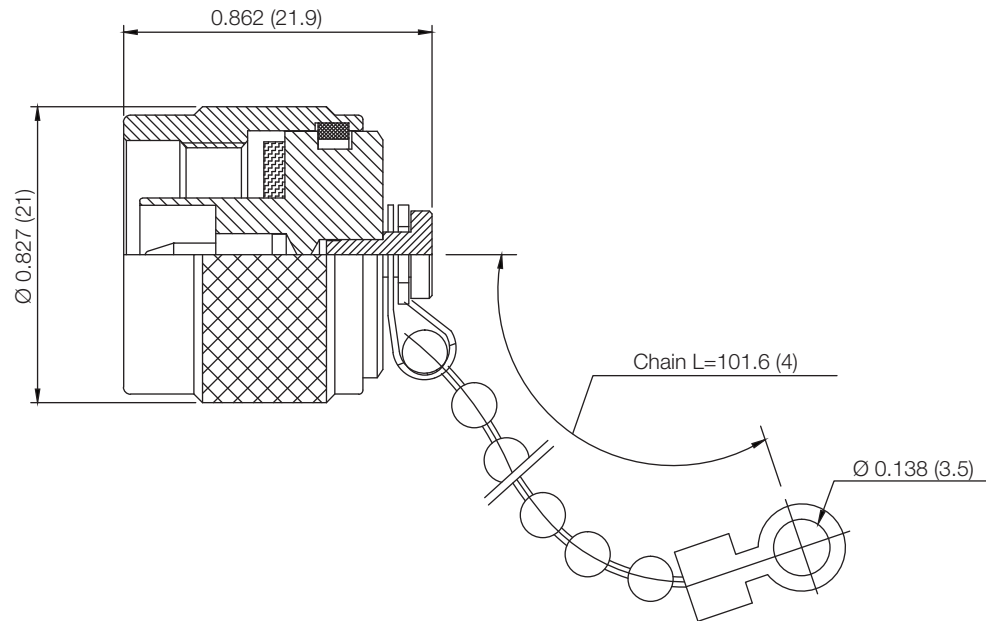

PART NUMBER

KDU177846

REV.

DATE

COMMENTS

INITIAL

Electrical DataImpedance 50 Ω **RoHS Compliant**

Drawing not to scale. Dimensions for reference only

Units: inches (mm)

Konnect RFWWW.KONNECTRF.COM
1-800-790-5887

PART NUMBER

KDU177846

DESCRIPTION

Shorting Dust Cap, N Male Plug

CAGE CODE

664U0

SIGNATURE

X

THIS DRAWING INCLUDING THE
DESIGNS IS THE PROPERTY OF
KONNECT RF AND IS NOT TO
BE USED FOR ANY PURPOSE
WITHOUT OUR APPROVAL.**Component**Body & Coupling Cap
Center Contact
Insulator**Material**Brass
Brass
Steel**Plating**White Bronze
Gold
Nickel