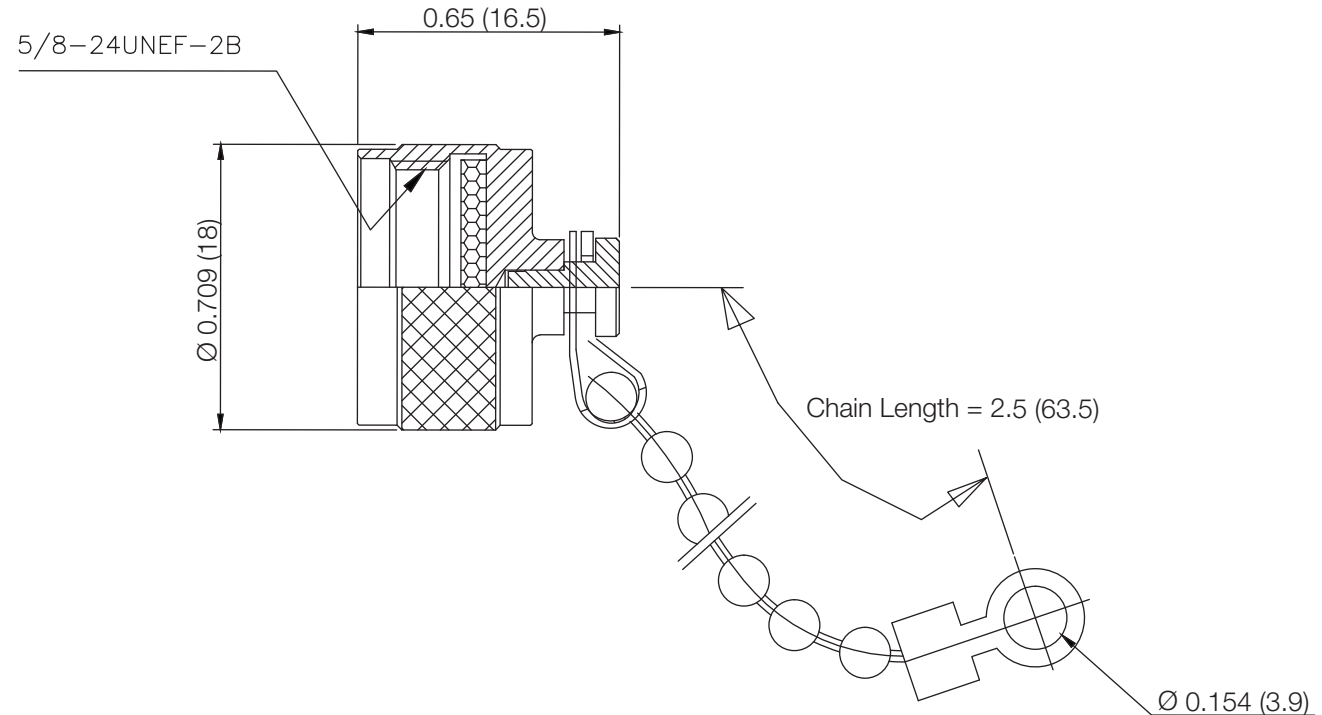

PART NUMBER

KDU177845

REV.

DATE

COMMENTS

INITIAL

RoHS Compliant

Drawing not to scale. Dimensions for reference only

Units: inches (mm)

WWW.KONNECTRF.COM
1-800-790-5887

PART NUMBER

KDU177845

DESCRIPTION

Dust Cap, N Male Plug, 2.5" Chain

CAGE CODE

664U0

SIGNATURE

X

ComponentCoupling Cap
Gasket
Chain**Material**Brass
Silicone Rubber
Brass**Plating**Silver

Nickel Plated

THIS DRAWING INCLUDING THE
DESIGNS IS THE PROPERTY OF
KONNECT RF AND IS NOT TO
BE USED FOR ANY PURPOSE
WITHOUT OUR APPROVAL.