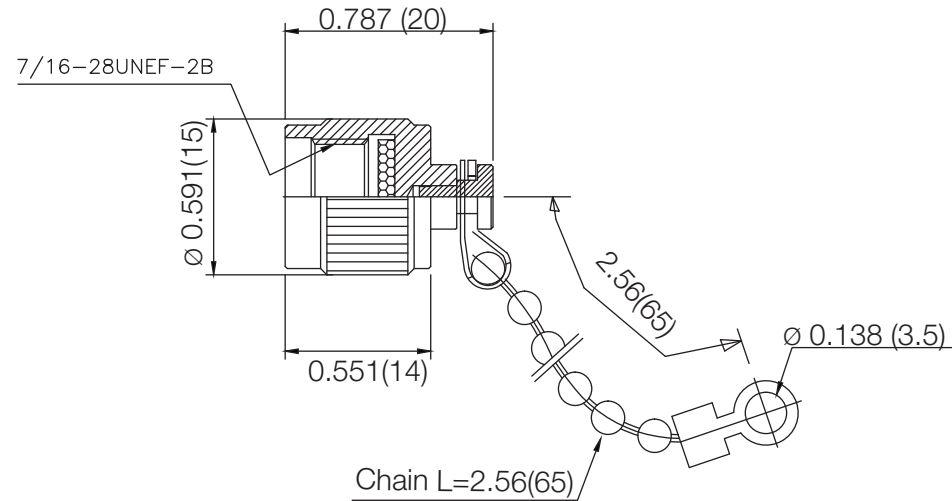

PART NUMBER

KDU177745

REV.

DATE

COMMENTS

INITIAL

Electrical Data

Impedance 50 Ω

RoHS Compliant

Drawing not to scale. Dimensions for reference only

Units: inches (mm)

Konnect RFWWW.KONNECTRF.COM
1-800-790-5887

PART NUMBER

KDU177745

DESCRIPTION

Dust Cap, TNC Male Plug

CAGE CODE

664U0

SIGNATURE

X

THIS DRAWING INCLUDING THE
DESIGNS IS THE PROPERTY OF
KONNECT RF AND IS NOT TO
BE USED FOR ANY PURPOSE
WITHOUT OUR APPROVAL.**Component**Body & Coupling Cap
Chain
Gasket**Material**Brass
Steel
Silicone Rubber
(11x1.6t)**Plating**Silver
Nickel