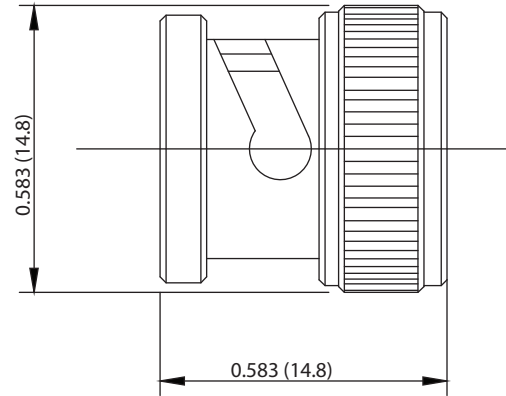

PART NUMBER

**KDU177651**

REV.

DATE

COMMENTS

INITIAL

**Electrical Data**Impedance 50  $\Omega$ **RoHS Compliant**

Drawing not to scale. Dimensions for reference only

Units: inches (mm)

**Konnect RF**WWW.KONNECTRF.COM  
1-800-790-5887

PART NUMBER

**KDU177651**

DESCRIPTION

**Dust Cap, BNC Male Plug, No Chain**

CAGE CODE

**664U0**

SIGNATURE

X

THIS DRAWING INCLUDING THE  
DESIGNS IS THE PROPERTY OF  
KONNECT RF AND IS NOT TO  
BE USED FOR ANY PURPOSE  
WITHOUT OUR APPROVAL.**Component**Body  
Coupling Cap  
Gasket**Material**Brass  
Zinc  
Silicone Rubber**Plating**Black Zinc Nickel Plated  
Black Zinc Nickel Plated