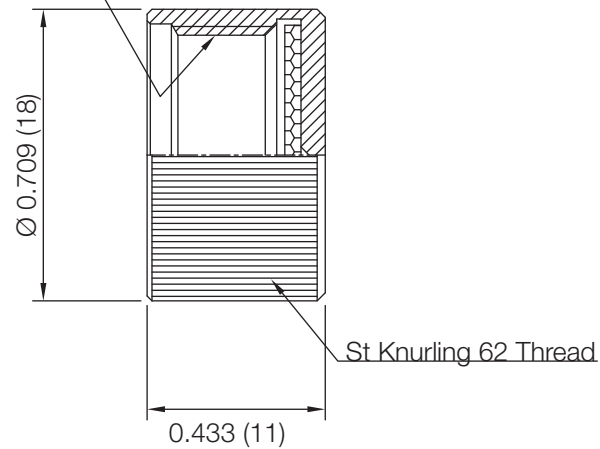

PART NUMBER

**KDU177500**

REV.

DATE

COMMENTS

INITIAL

**RoHS Compliant**

5/8-24UNEF-2B

Drawing not to scale. Dimensions for reference only

Units: inches (mm)

**Konnect RF**

WWW.KONNECTRF.COM  
1-800-790-5887

PART NUMBER

**KDU177500**

DESCRIPTION

**Dust Cap, N Male Plug**

CAGE CODE

**664U0**

SIGNATURE

X

THIS DRAWING INCLUDING THE  
DESIGNS IS THE PROPERTY OF  
KONNECT RF AND IS NOT TO  
BE USED FOR ANY PURPOSE  
WITHOUT OUR APPROVAL.

**Component**  
Coupling Cap  
Gasket

**Material**  
Brass  
Silicone Rubber