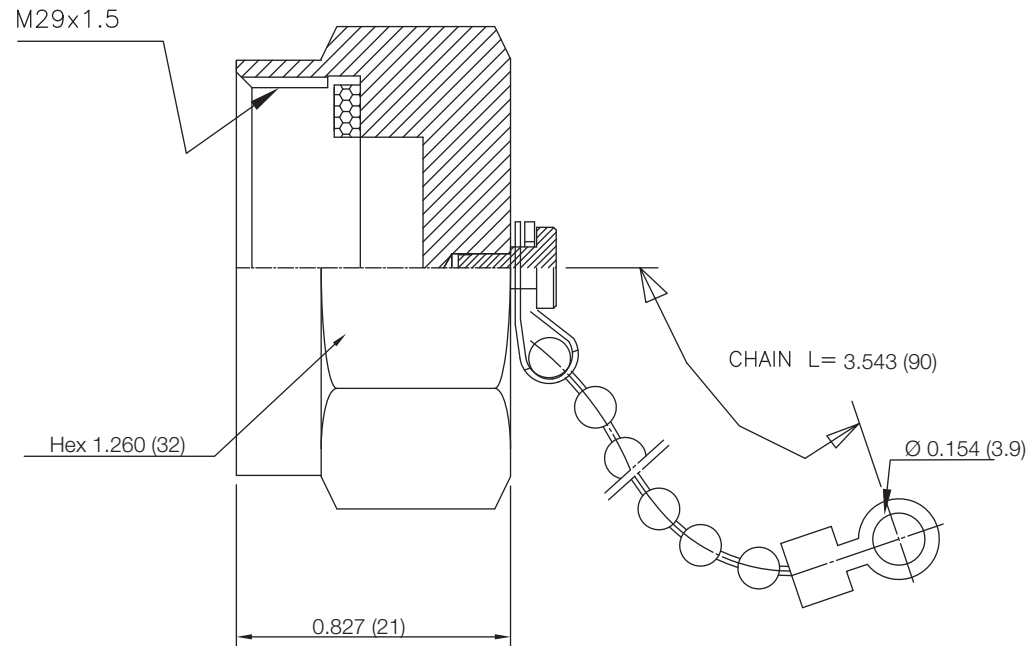

PART NUMBER

KDU177468

REV.

DATE

COMMENTS

INITIAL

Electrical Data

Impedance 50 Ω
 Waterproof Rating IP67

RoHS Compliant

Drawing not to scale. Dimensions for reference only

Units: inches (mm)

Konnect RF

WWW.KONNECTRF.COM
 1-800-790-5887

PART NUMBER

KDU177468

DESCRIPTION

Dust Cap, 7/16 DIN Male Plug(IP67)

CAGE CODE

664U0

SIGNATURE

X

THIS DRAWING INCLUDING THE
 DESIGNS IS THE PROPERTY OF
 KONNECT RF AND IS NOT TO
 BE USED FOR ANY PURPOSE
 WITHOUT OUR APPROVAL.

Component

Body
 Chain
 Gasket