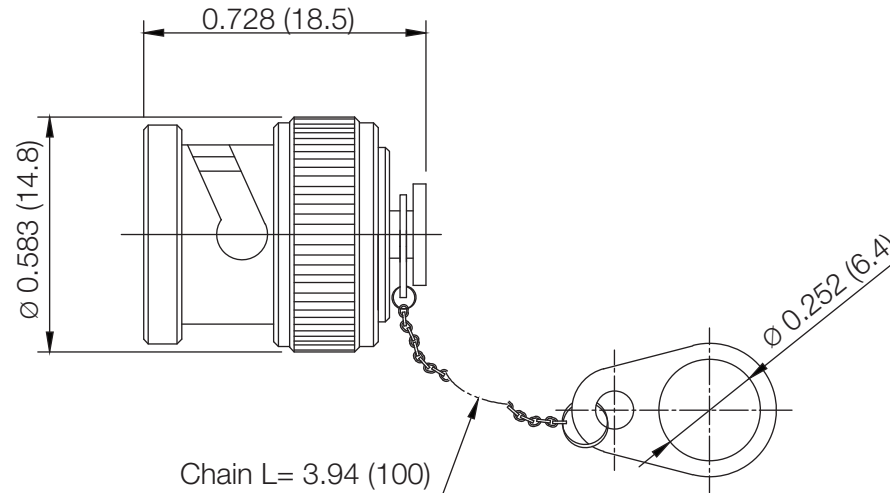

PART NUMBER

**KDU177461**

REV.

DATE

COMMENTS

INITIAL

**Electrical Data**Impedance 50  $\Omega$ **RoHS Compliant**

Drawing not to scale. Dimensions for reference only

Units: inches (mm)

**Konnect RF**WWW.KONNECTRF.COM  
1-800-790-5887

PART NUMBER

**KDU177461**

DESCRIPTION

**Dust Cap, BNC Male Plug, 3.94 Inch Chain**

CAGE CODE

**664U0**

SIGNATURE

X

THIS DRAWING INCLUDING THE  
DESIGNS IS THE PROPERTY OF  
KONNECT RF AND IS NOT TO  
BE USED FOR ANY PURPOSE  
WITHOUT OUR APPROVAL.

**Component**

Body & Coupling Cap  
Rivet  
Chain / Ring  
Gasket