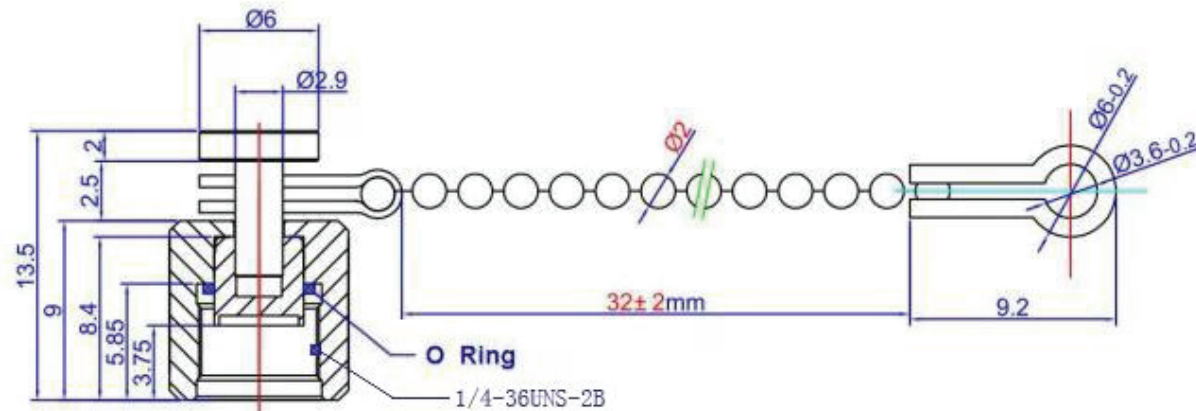

PART NUMBER

KDU177419

REV.

DATE

COMMENTS

INITIAL

RoHS Compliant**Mechanical Data**

Durability 500Cycles Min.
 Temperature Range: -40 °C - 125 °C

Standards

IEC60169-15

Drawing not to scale. Dimensions for reference only

Units: mm

Konnect RF

WWW.KONNECTRF.COM
 1-800-790-5887

PART NUMBER

KDU177419

DESCRIPTION

Dust Cap, SMA Female Jack

CAGE CODE

664U0

SIGNATURE

X

THIS DRAWING INCLUDING THE
 DESIGNS IS THE PROPERTY OF
 KONNECT RF AND IS NOT TO
 BE USED FOR ANY PURPOSE
 WITHOUT OUR APPROVAL.

Component