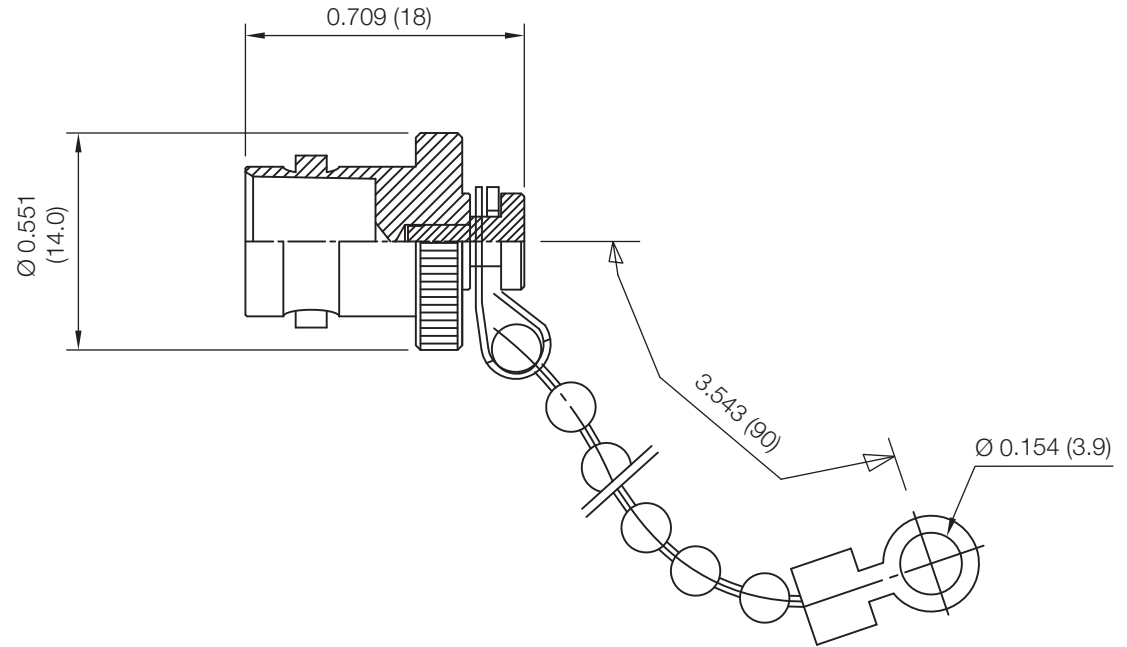

PART NUMBER

**KDU177412**

REV.

INITIAL

**RoHS Compliant**

Drawing not to scale. Dimensions for reference only

Units: inches (mm)

**Konnect RF**

WWW.KONNECTRF.COM  
1-800-790-5887

PART NUMBER

**KDU177412**

DESCRIPTION

**Dust Cap, BNC Female Jack**

CAGE CODE

**664U0**

SIGNATURE

X

THIS DRAWING INCLUDING THE  
DESIGNS IS THE PROPERTY OF  
KONNECT RF AND IS NOT TO  
BE USED FOR ANY PURPOSE  
WITHOUT OUR APPROVAL.

**Component**Body  
Chain**Material**Brass  
Steel**Plating**Black (Matte)  
Chrome