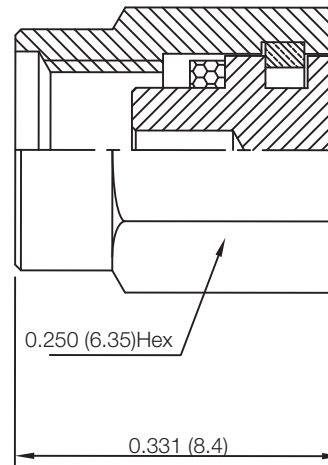

PART NUMBER

KDU177401

REV.

DATE

COMMENTS

INITIAL

Electrical DataImpedance 50 Ω **RoHS Compliant**

Drawing not to scale. Dimensions for reference only

Units: inches (mm)

Konnect RF

WWW.KONNECTRF.COM
1-800-790-5887

PART NUMBER

KDU177401

DESCRIPTION

Dust Cap, SSMA Male Plug, No Chain

CAGE CODE