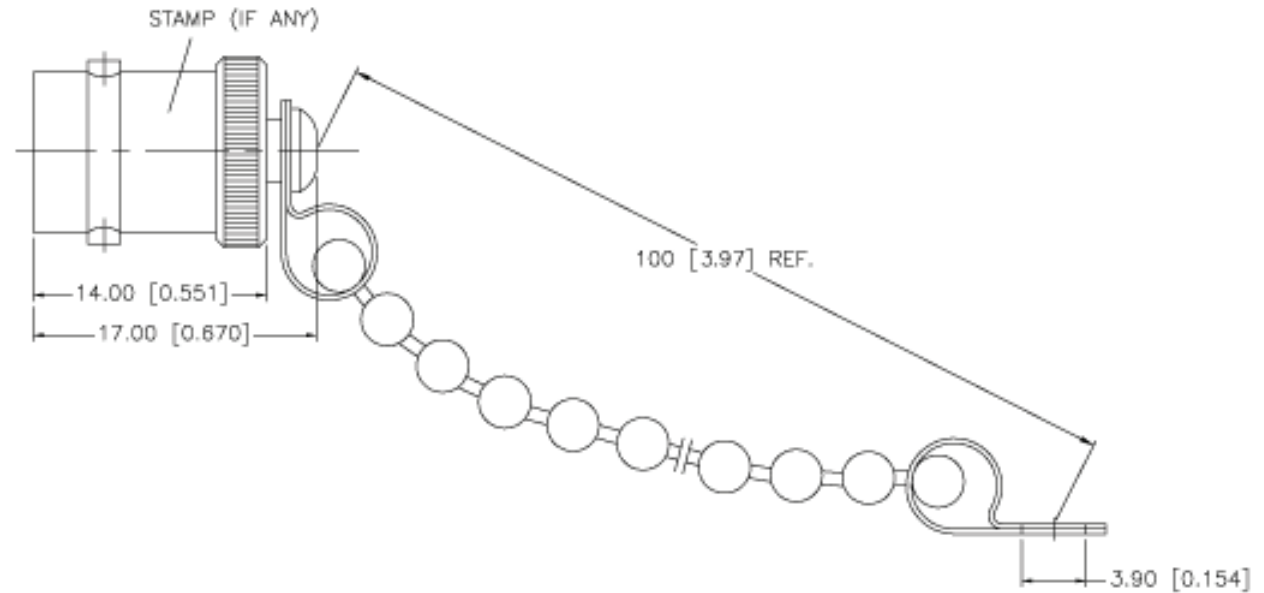

PART NUMBER

KDU177398

REV.

DATE

DESC.

INITIAL

RoHS Compliant

VSWR and Frequency Range Specifications
are for reference and are dependant on cable
type and other application specific conditions

Drawing not to scale. Dimensions for reference only

540 NW University Blvd. Ste. 109
Port Saint Lucie, Florida, 34986
1-800-790-5887

PART NUMBER

KDU177398

DESCRIPTION

Dust Cap - BNC Female Jack - 4 Inch Chain

CAGE CODE

664U0

SIGNATURE

X

Materials

Body / Shell
Rivet
Chain

Brass
Brass
Brass

Nickel Plated
Nickel Plated
Nickel Plated