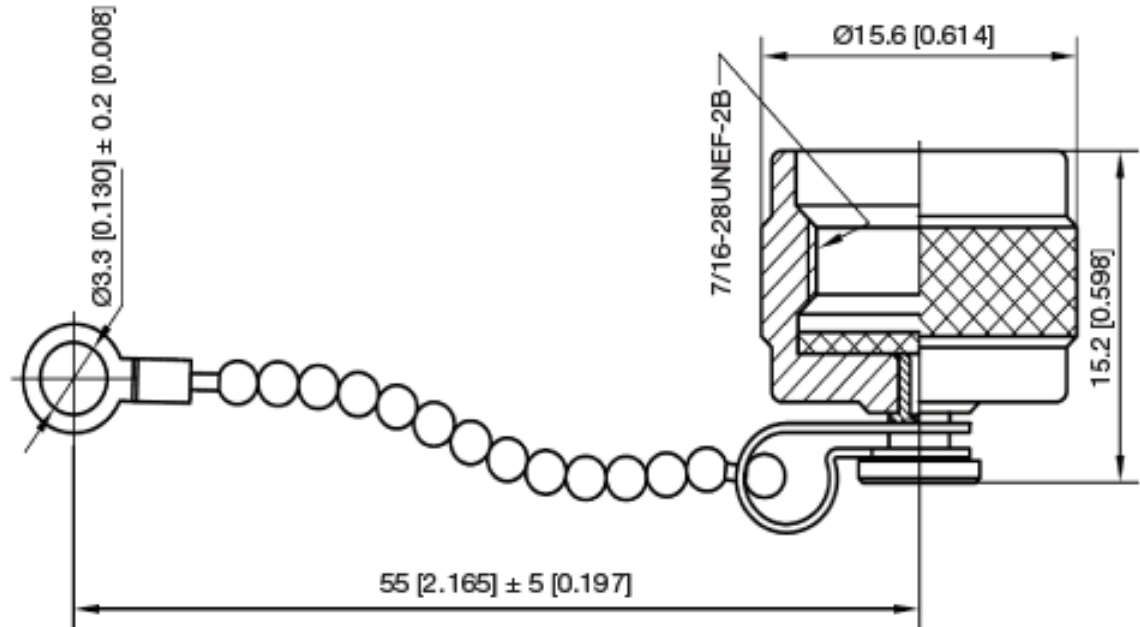

PART NUMBER

KDU177396

REV.

INITIAL

RoHS Compliant

VSWR and Frequency Range Specifications
are for reference and are dependant on cable
type and other application specific conditions

Drawing not to scale. Dimensions for reference only

Konnnect RF

WWW.KONNECTRF.COM
540 NW University Blvd. Ste. 109
Port Saint Lucie, Florida, 34986
1-800-790-5887

PART NUMBER

KDU177396

DESCRIPTION

**Dust Cap
TNC Male Plug with 2" Chain**

CAGE CODE

664U0

SIGNATURE

X **Materials**

Body
Other Parts
O-Ring

Brass
Brass
Silicone Rubber

Nickel Plated
Nickel Plated

THIS DRAWING INCLUDING THE
DESIGNS IS THE PROPERTY OF
KONNECT RF AND IS NOT TO
BE USED FOR ANY PURPOSE
WITHOUT OUR APPROVAL.