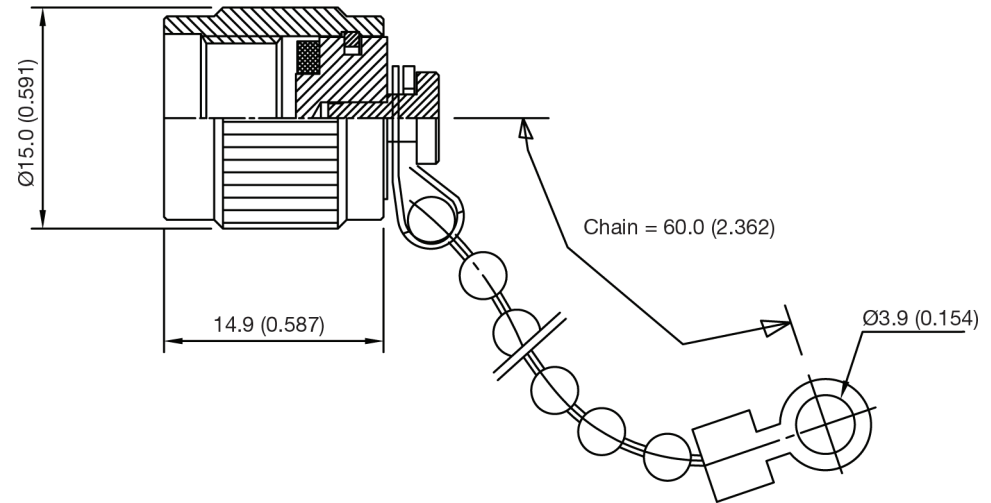

PART NUMBER

KDU177388

REV.

INITIAL

RoHS Compliant

VSWR and Frequency Range Specifications
are for reference and are dependant on cable
type and other application specific conditions

Drawing not to scale. Dimensions for reference only

Konnect RF

WWW.KONNECTRF.COM
540 NW University Blvd. Ste. 109
Port Saint Lucie, Florida, 34986
1-800-790-5887

PART NUMBER

KDU177388

DESCRIPTION

**Dust Cap - TNC Male Plug
with Chain**

CAGE CODE

664U0