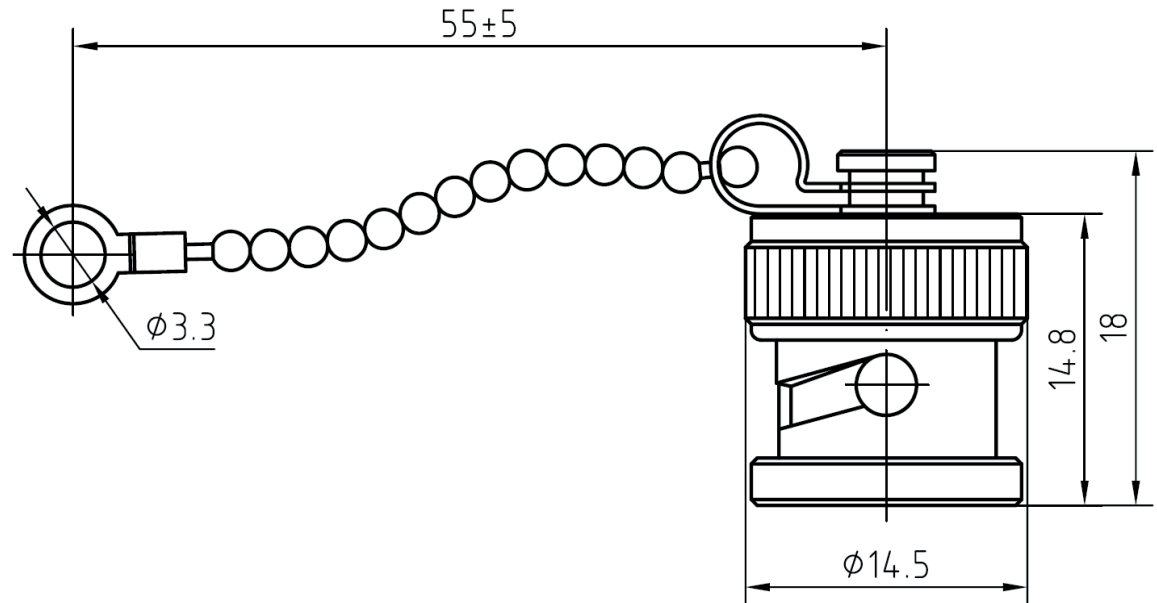

PART NUMBER

**KDU177386**

REV.

INITIAL

**RoHS Compliant**

VSWR and Frequency Range Specifications are for reference and are dependant on cable type and other application specific conditions

Drawing not to scale. Dimensions for reference only

Units: mm

# Konnect RF

WWW.KONNECTRF.COM  
1-800-790-5887

PART NUMBER

**KDU177386**

DESCRIPTION

**Dust Cap - BNC Male Plug - 2.5" Chain**

CAGE CODE

**664U0**