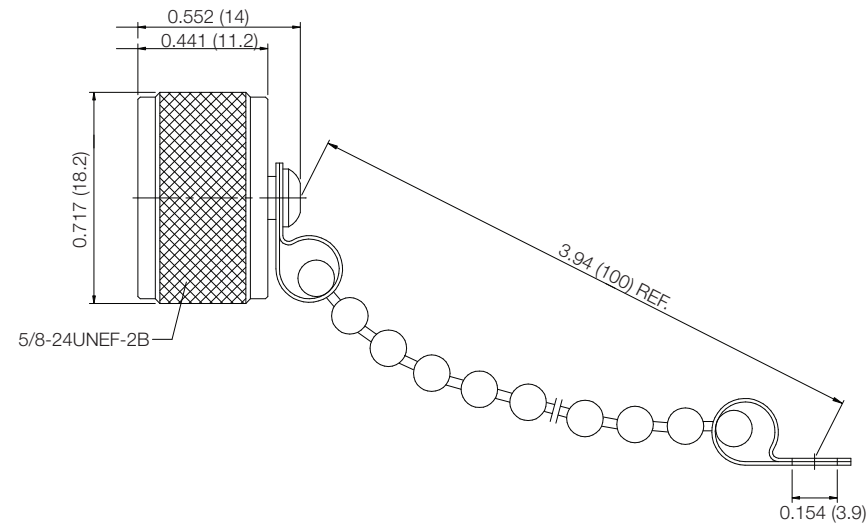

PART NUMBER

**KDU177383**

REV.

DATE

COMMENTS

INITIAL

**RoHS Compliant**

Drawing not to scale. Dimensions for reference only

Units: Inches (mm)

**Konnect RF**

WWW.KONNECTRF.COM  
1-800-790-5887

PART NUMBER

**KDU177383**

DESCRIPTION

**Dust Cap, N Male Plug, 4" Chain**

CAGE CODE

**664U0**

SIGNATURE

X

THIS DRAWING INCLUDING THE  
DESIGNS IS THE PROPERTY OF  
KONNECT RF AND IS NOT TO  
BE USED FOR ANY PURPOSE  
WITHOUT OUR APPROVAL.

**Component**

Body, Chain, & Rivet  
Gasket

**Material**