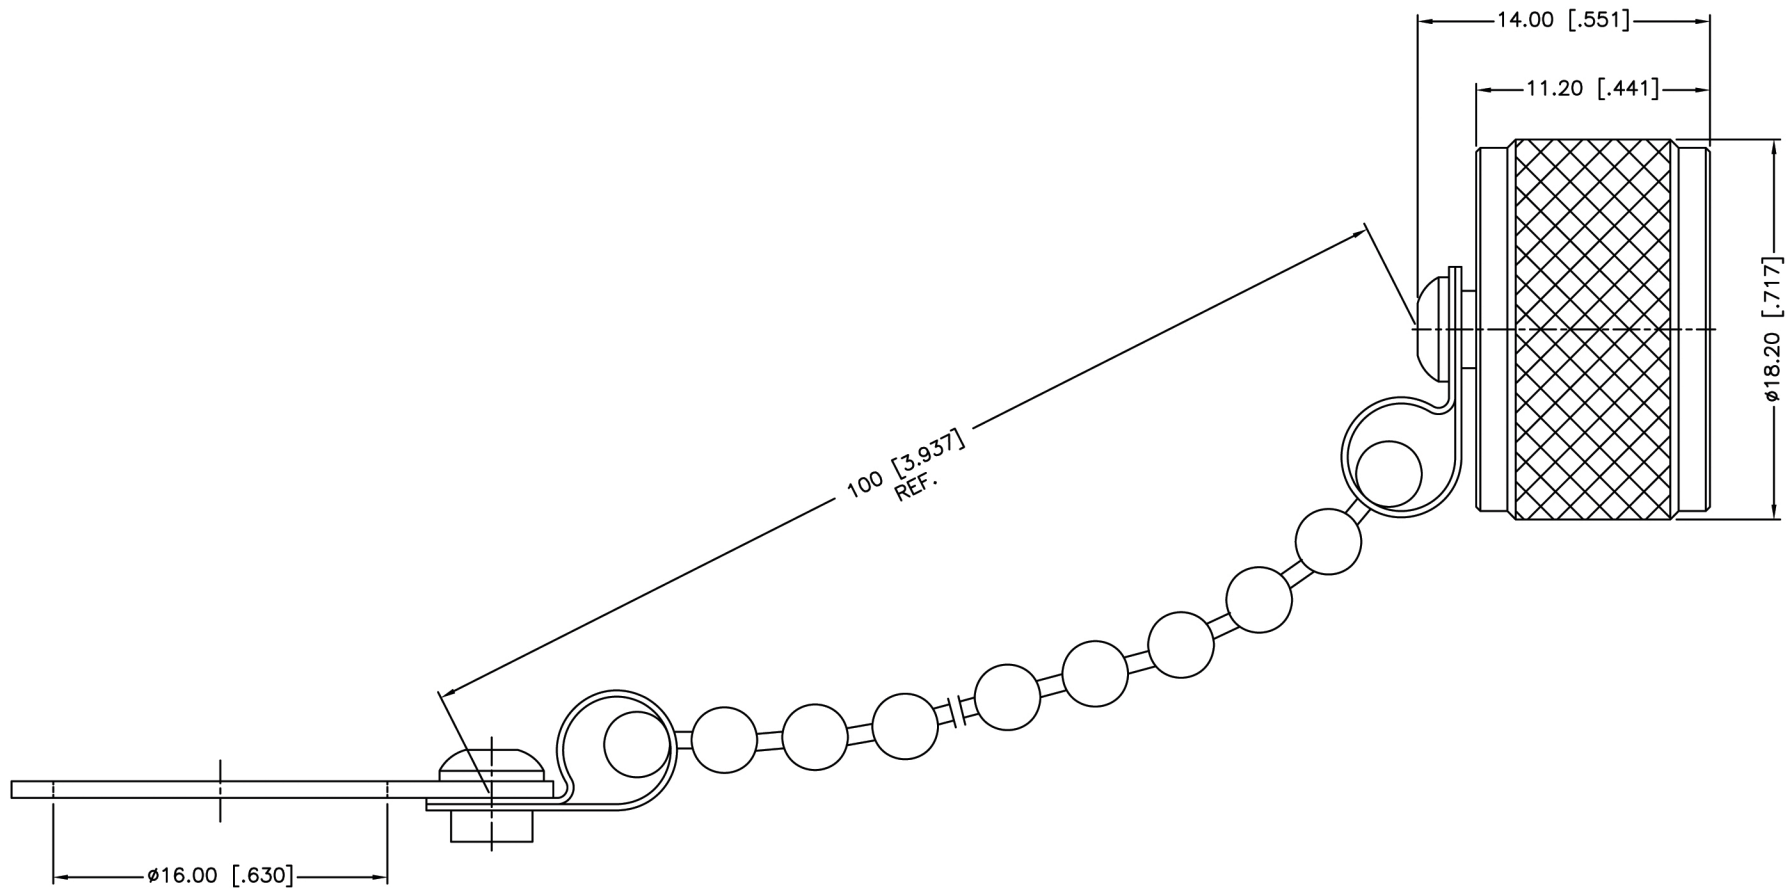

PART NUMBER

KDU177382

REV.

DATE

DESC.

INITIAL

WWW.KONNECTRF.COM
 540 NW University Blvd. Ste. 109
 Port Saint Lucie, Florida, 34986
 1-800-790-5887

PART NUMBER

KDU177382DESCRIPTION **DUST CAP - TNC MALE,
LARGE EYELET**

CAGE CODE

664U0

SIGNATURE

X

NOTES

6	WASHER	BRASS	NICKEL	1
5	RIVET	BRASS	NICKEL	1
4	RIVET	BRASS	NICKEL	1
3	CHAIN	BRASS	NICKEL	1
2	GASKET	SILICONE	RED	1
1	SHELL	BRASS	NICKEL	1
	DESCRIPTION	MATERIAL	FINISH	QTY