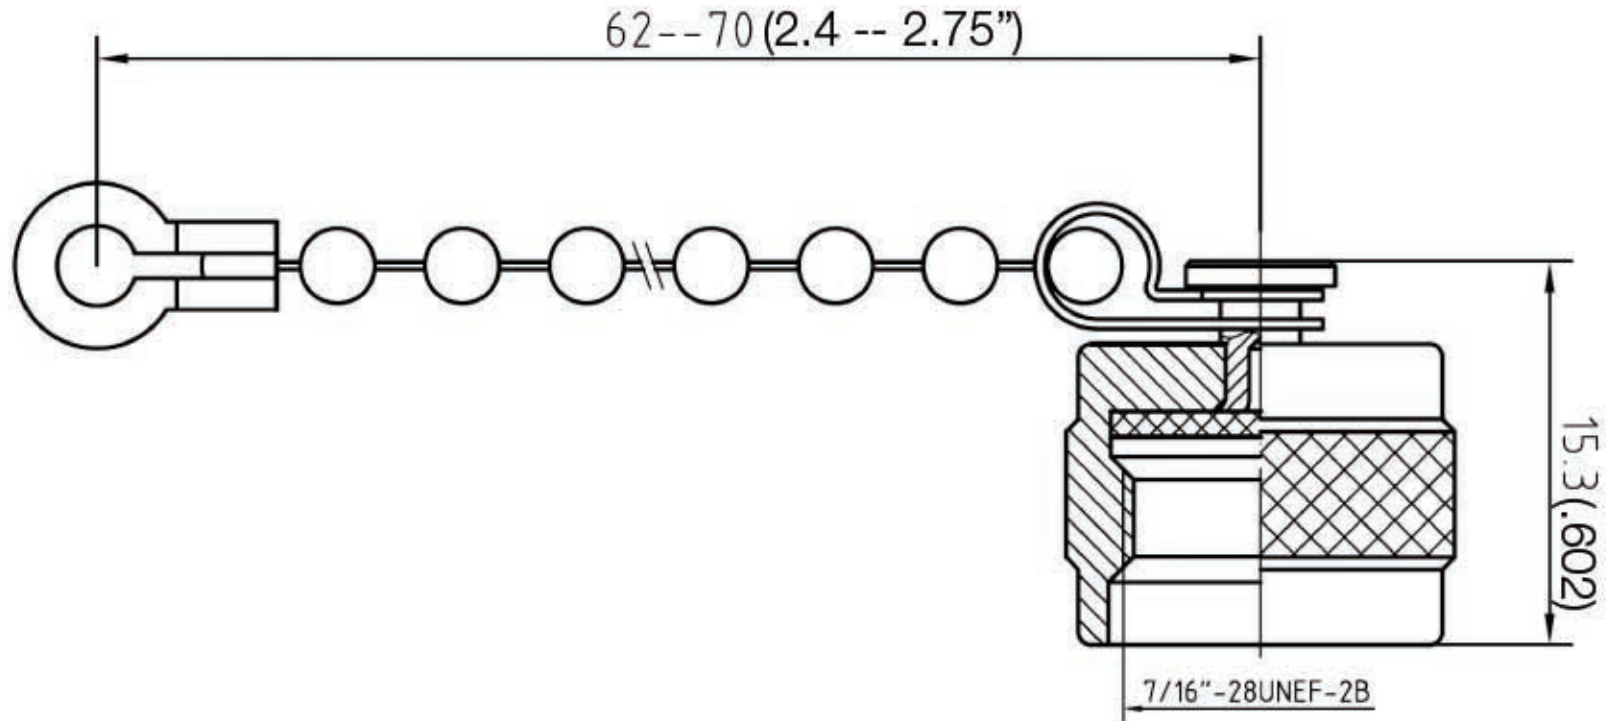

PART NUMBER

KDU177380

REV.

INITIAL

540 NW University Blvd. Ste. 109
Port Saint Lucie, Florida, 34986
1-800-790-5887

PART NUMBER

KDU177380

DESCRIPTION

Dust Cap, TNC Male Plug, 2.75" Chain

CAGE CODE

664U0

SIGNATURE

X

NOTES

THIS DRAWING INCLUDING THE
DESIGNS IS THE PROPERTY OF
KONNECT RF AND IS NOT TO
BE USED FOR ANY PURPOSE
WITHOUT OUR APPROVAL.

Item No.	Description	Materials	Surface Plating
4	Fastener	Brass	Nickel Plated
3	Seal Washer	Silicon Rubber	
2	Chain	Brass	Nickel Plated
1	Body	Brass	Nickel Plated