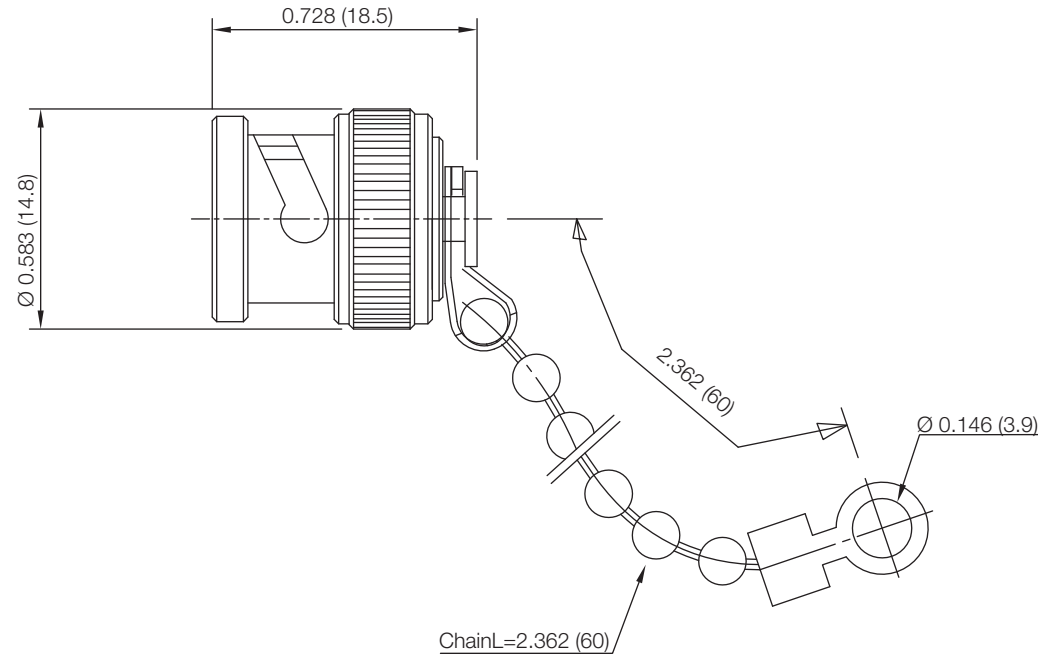

PART NUMBER

KDU177351

REV.

DATE

COMMENTS

INITIAL

RoHS Compliant

Drawing not to scale. Dimensions for reference only

Units: inches (mm)

Konnect RF

WWW.KONNECTRF.COM
1-800-790-5887

PART NUMBER

KDU177351

DESCRIPTION

Dust Cap, BNC Male Plug, 2.5 Inch Chain

CAGE CODE

664U0

SIGNATURE

X

THIS DRAWING INCLUDING THE
DESIGNS IS THE PROPERTY OF
KONNECT RF AND IS NOT TO
BE USED FOR ANY PURPOSE
WITHOUT OUR APPROVAL.

Component

Body & Coupling Nut
Rivet
Chain/Bead
Ring
Gasket

Material