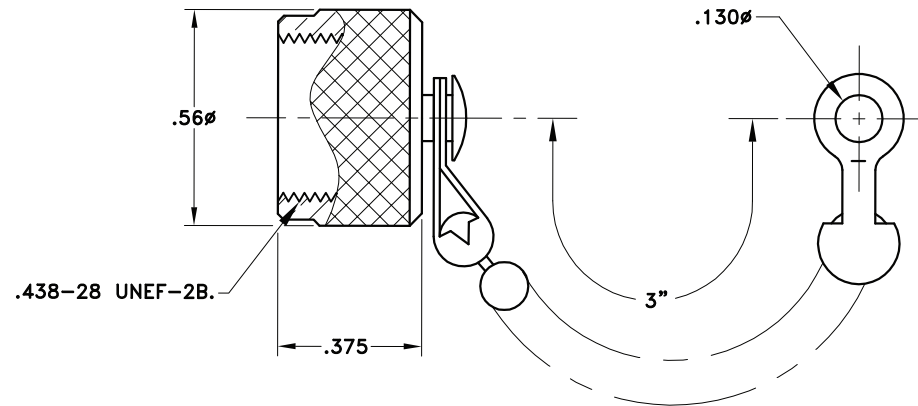

PART NUMBER

**KDU177349**

REV.

DATE

COMMENTS

INITIAL

**RoHS Compliant**

TEMPERATURE RANGE / -65° TO +165°C

Drawing not to scale. Dimensions for reference only

Units: inches

**Konnect RF**WWW.KONNECTRF.COM  
1-800-790-5887

PART NUMBER

**KDU177349**

DESCRIPTION

**Dust Cap, TNC Male, Marine Bronze, 3.0" Chain,**

CAGE CODE

**664U0**

SIGNATURE

X

NOTES:

MATERIAL;

- 1.) BODY / NICKLE ALUMINUM BRONZE PER ASTM B150/B150M-14.
- 2.) BEAD CHAIN & RIVIT / STAINLESS STEEL.
- 3.) GASKET / SILICONE RUBBER PER ZZ-R-765.

FINISH;

- 1.) BODY / NONE
- 2.) BEAD CHAIN & RIVIT / NONE