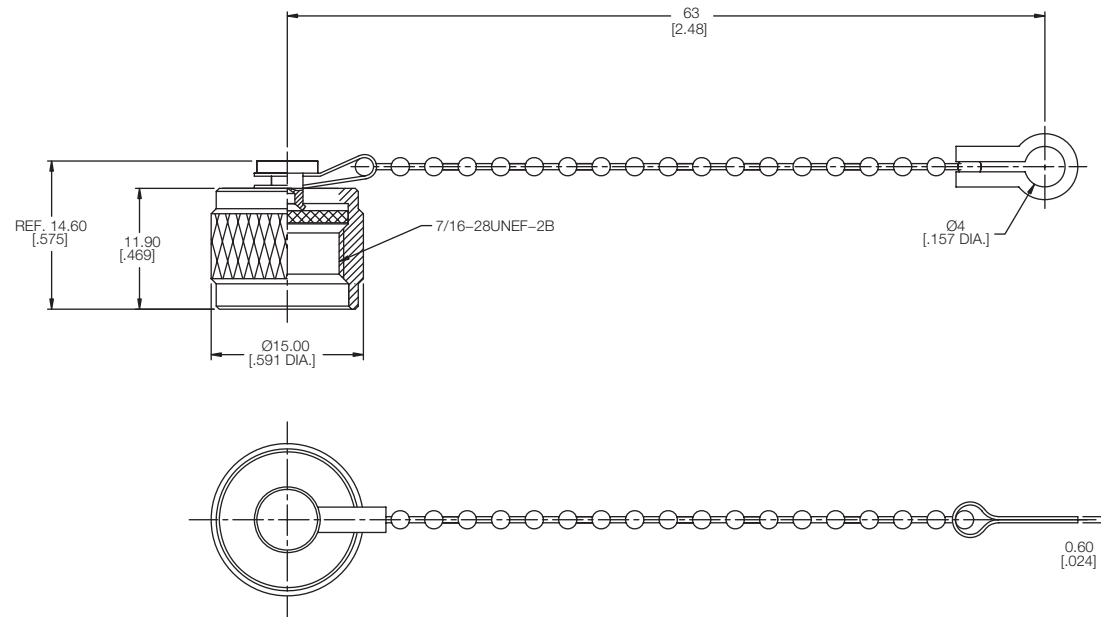

PART NUMBER

KDU177338

REV.

DATE

COMMENTS

INITIAL

RoHS Compliant

Drawing not to scale. Dimensions for reference only

Units: mm (inches)

Konnect RFWWW.KONNECTRF.COM
1-800-790-5887

PART NUMBER

KDU177338

DESCRIPTION

Dust Cap, TNC Male Plug

CAGE CODE

664U0

SIGNATURE

X

THIS DRAWING INCLUDING THE DESIGNS IS THE PROPERTY OF KONNECT RF AND IS NOT TO BE USED FOR ANY PURPOSE WITHOUT OUR APPROVAL.

Component

Body
Chain
Split Ring
Gasket

Material

Brass
Brass
Brass
Silicone Rubber