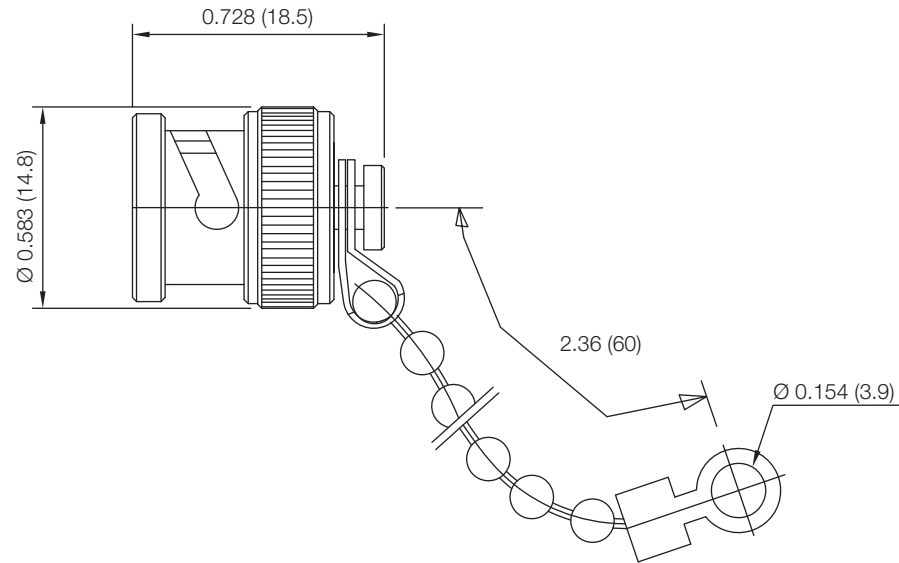

PART NUMBER

KDU177336

REV.

DATE

COMMENTS

INITIAL

RoHS Compliant

Drawing not to scale. Dimensions for reference only

Units: inches (mm)

Konnect RF

WWW.KONNECTRF.COM
1-800-790-5887

PART NUMBER

KDU177336

DESCRIPTION

Dust Cap, BNC Male Plug

CAGE CODE

664U0

SIGNATURE

X

THIS DRAWING INCLUDING THE
DESIGNS IS THE PROPERTY OF
KONNECT RF AND IS NOT TO
BE USED FOR ANY PURPOSE
WITHOUT OUR APPROVAL.

Component
Body & Chain
Coupling Cap
Gasket

Material
Brass
Zinc
Silicone Rubber