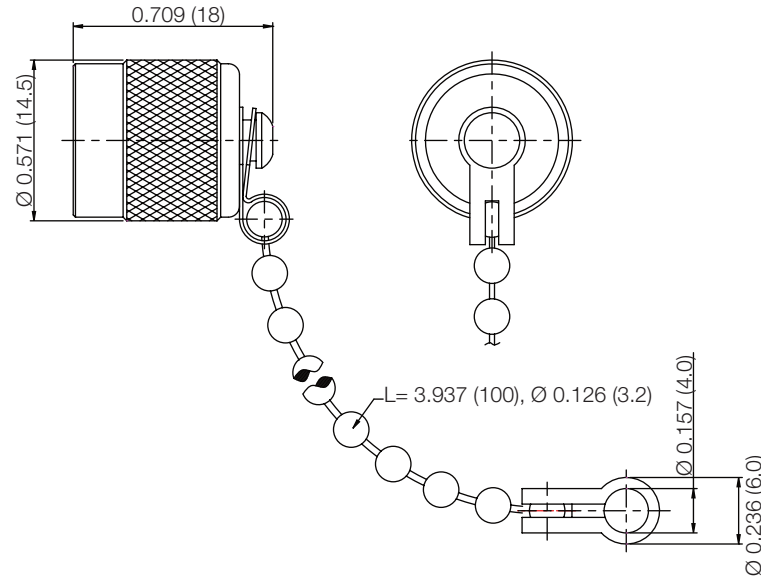

PART NUMBER

KDU177331

REV.

DATE

COMMENTS

INITIAL

RoHS Compliant

Drawing not to scale. Dimensions for reference only

Units: inches (mm)

Konnect RF

WWW.KONNECTRF.COM
1-800-790-5887

PART NUMBER

KDU177331

DESCRIPTION

Dust Cap, TNC Male Plug, 4.0" Chain

CAGE CODE

664U0

SIGNATURE

X

THIS DRAWING INCLUDING THE
DESIGNS IS THE PROPERTY OF
KONNECT RF AND IS NOT TO
BE USED FOR ANY PURPOSE
WITHOUT OUR APPROVAL.

Component

Body
Chain, Rivet, & Washer
Gasket

Material

Brass
Brass
Silicone Rubber