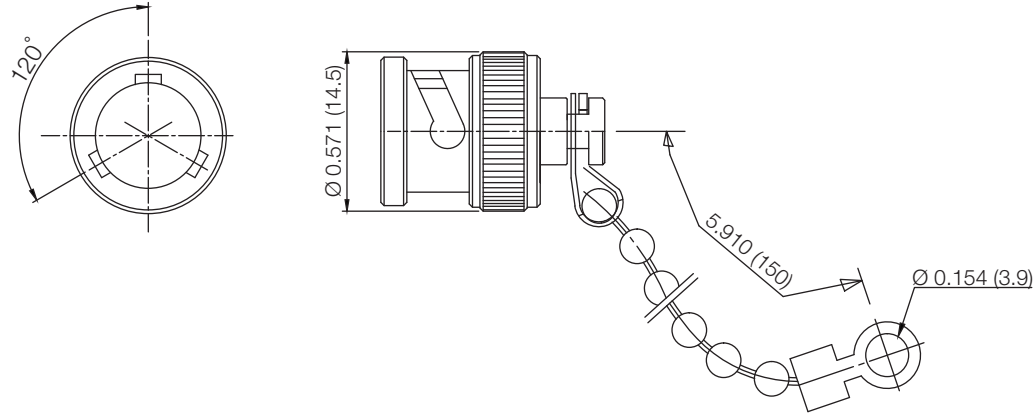

PART NUMBER

**KDU177330**

REV.

DATE

COMMENTS

INITIAL

**RoHS Compliant**

Drawing not to scale. Dimensions for reference only

Units: inches (mm)

WWW.KONNECTRF.COM  
1-800-790-5887

PART NUMBER

**KDU177330**

DESCRIPTION

**Dust Cap, BNC Triax 3-Lug Male Plug**

CAGE CODE

**664U0**

SIGNATURE

X

THIS DRAWING INCLUDING THE  
DESIGNS IS THE PROPERTY OF  
KONNECT RF AND IS NOT TO  
BE USED FOR ANY PURPOSE  
WITHOUT OUR APPROVAL.

**Component**  
Body & Chain  
Gasket

**Material**  
Brass  
Silicone Rubber