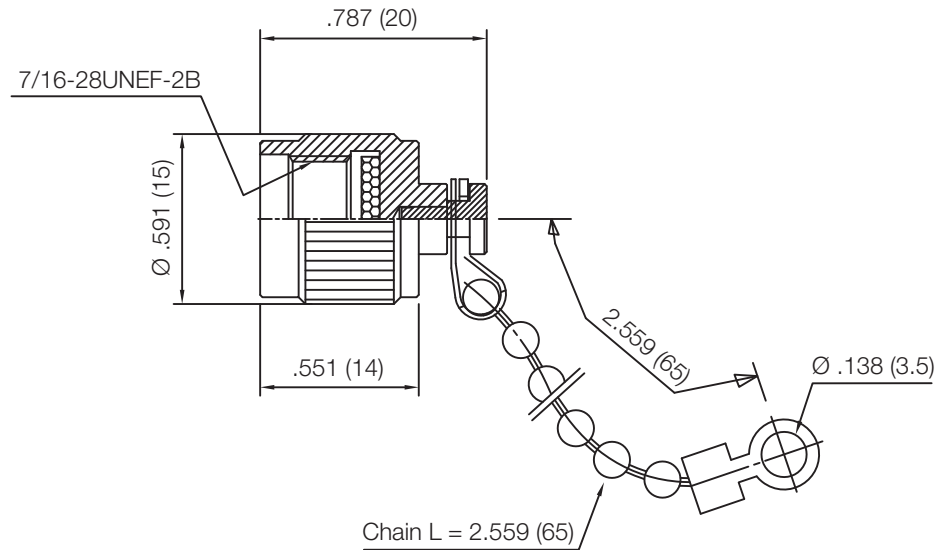

PART NUMBER

KDU177326

REV.

INITIAL

RoHS Compliant

Drawing not to scale. Dimensions for reference only

Units: inches (mm)

Konnect RF

WWW.KONNECTRF.COM
1-800-790-5887

PART NUMBER

KDU177326

DESCRIPTION

Dust Cap, TNC Male Plug, 2.5 Inch Chain

CAGE CODE

664U0

SIGNATURE

X

THIS DRAWING INCLUDING THE
DESIGNS IS THE PROPERTY OF
KONNECT RF AND IS NOT TO
BE USED FOR ANY PURPOSE
WITHOUT OUR APPROVAL.

Component

Body, Coupling Nut
Chain
Gasket

Insulator

Material

Brass
Stainless Steel
Silicone Rubber
(Ø11x1.6t)
PTFE