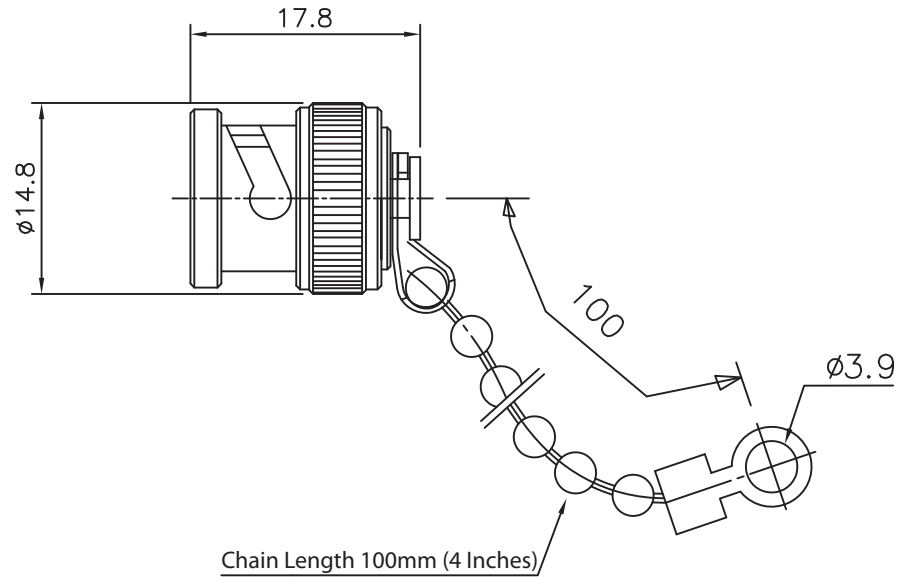

PART NUMBER

**KDU177324**

REV.

INITIAL

**RoHS Compliant**

Drawing not to scale. Dimensions for reference only

Units: mm

**Konnect RF**

WWW.KONNECTRF.COM  
1-800-790-5887

PART NUMBER

**KDU177324**

DESCRIPTION

**Dust Cap, BNC Male Plug, 4" Chain**

CAGE CODE

**664U0**

SIGNATURE

X

THIS DRAWING INCLUDING THE  
DESIGNS IS THE PROPERTY OF  
KONNECT RF AND IS NOT TO  
BE USED FOR ANY PURPOSE  
WITHOUT OUR APPROVAL.

**Component**

Coupling Cap  
Chain & Bead  
Ring  
Gasket

**Material**