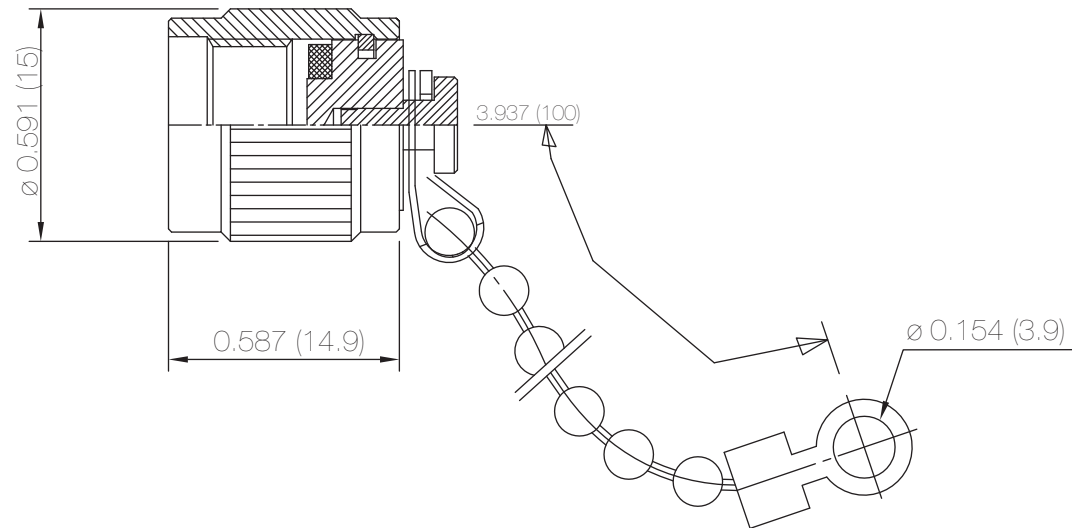

PART NUMBER

**KDU177321**

REV.

INITIAL

**RoHS Compliant**

Drawing not to scale. Dimensions for reference only

Units: inches (mm)

**Konnect RF**

WWW.KONNECTRF.COM  
1-800-790-5887

PART NUMBER

**KDU177321**

DESCRIPTION

**Dust Cap, TNC Male Plug, 3.94" Chain, IP67**

CAGE CODE

**664U0**

SIGNATURE

X

THIS DRAWING INCLUDING THE  
DESIGNS IS THE PROPERTY OF  
KONNECT RF AND IS NOT TO  
BE USED FOR ANY PURPOSE  
WITHOUT OUR APPROVAL.

**Component**

Body, Coupling  
Chain  
Gasket

**Material**

Brass  
Steel  
Silicone Rubber

**Plating**

Nickel  
Nickel

ø 0.413 / 0.236 -0.059 (ø10.5/6.0-1.5t)