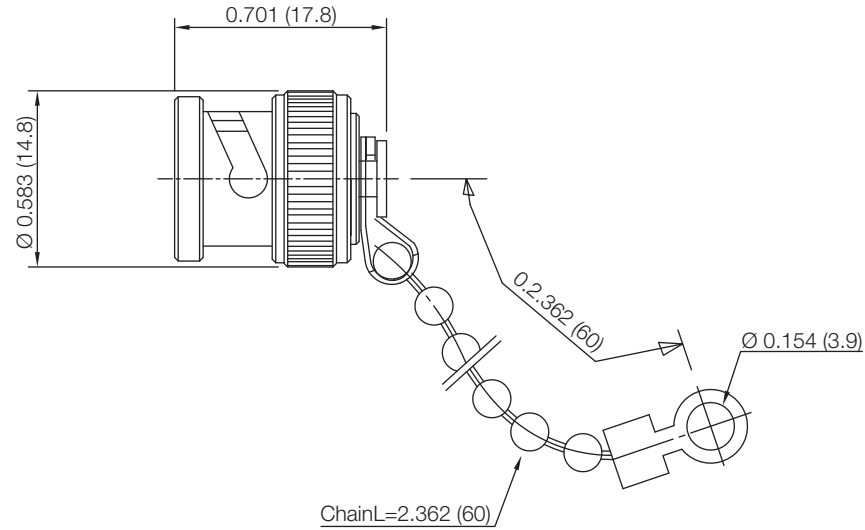

PART NUMBER

**KDU177319**

REV.

DATE

COMMENTS

INITIAL

**RoHS Compliant**

Drawing not to scale. Dimensions for reference only

Units: inches (mm)

**Konnect RF**

WWW.KONNECTRF.COM  
1-800-790-5887

PART NUMBER

**KDU177319**

DESCRIPTION

**Dust Cap, BNC Male Plug, 2.5 Inch Chain**

CAGE CODE

**664U0**

SIGNATURE

X

THIS DRAWING INCLUDING THE DESIGNS IS THE PROPERTY OF KONNECT RF AND IS NOT TO BE USED FOR ANY PURPOSE WITHOUT OUR APPROVAL.

**Component**

Body & Coupling Nut  
Rivet  
Chain/Bead  
Ring  
Gasket