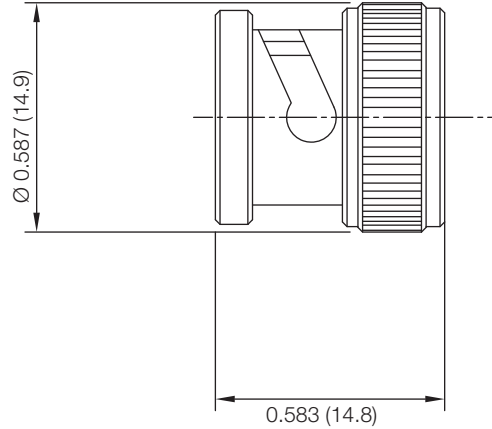

PART NUMBER

KDU177318

REV.

DATE

COMMENTS

INITIAL

RoHS Compliant

Drawing not to scale. Dimensions for reference only

Units: inches (mm)

Konnect RF

WWW.KONNECTRF.COM
1-800-790-5887

PART NUMBER

KDU177318

DESCRIPTION

Dust Cap, BNC Male Plug, No Chain

CAGE CODE

664U0

SIGNATURE

X

THIS DRAWING INCLUDING THE DESIGNS IS THE PROPERTY OF KONNECT RF AND IS NOT TO BE USED FOR ANY PURPOSE WITHOUT OUR APPROVAL.

Component

Body
Coupling Sleeve
Gasket

Material

Brass
Zinc
Silicone Rubber