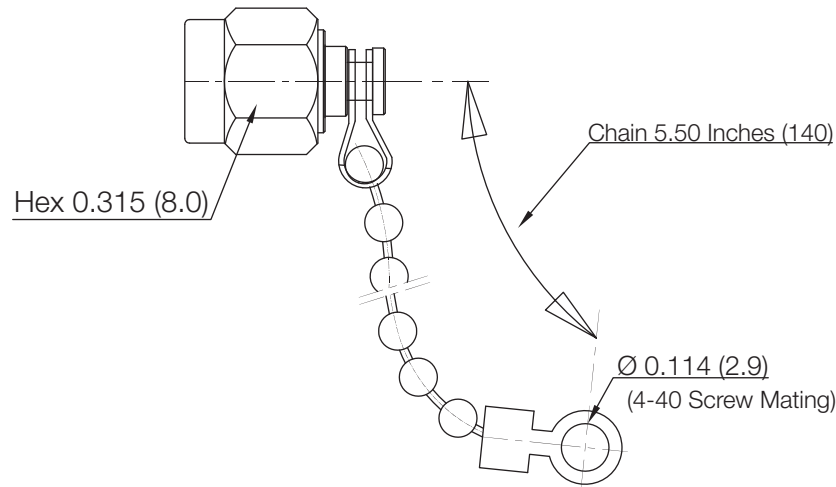

PART NUMBER

KDU177313

REV.

DATE

COMMENTS

INITIAL

RoHS Compliant

Drawing not to scale. Dimensions for reference only

Units: inches (mm)

WWW.KONNECTRF.COM
1-800-790-5887

PART NUMBER KDU177313		DESCRIPTION Dust Cap, SMA Male Plug	
CAGE CODE 664U0	SIGNATURE X 	Component Body & Coupling Nut Chain	Material Stainless Steel Stainless Steel
THIS DRAWING INCLUDING THE DESIGNS IS THE PROPERTY OF KONNECT RF AND IS NOT TO BE USED FOR ANY PURPOSE WITHOUT OUR APPROVAL.		Finish Passivated Passivated	