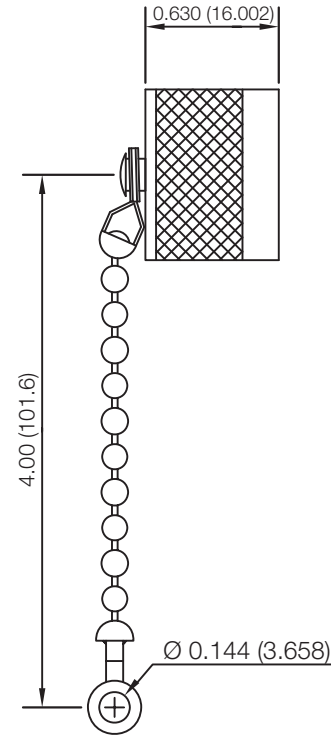

PART NUMBER

**KDU177312**

REV.

DATE

COMMENTS

INITIAL

**RoHS Compliant**

Drawing not to scale. Dimensions for reference only

Units: inches (mm)

**Konnect RF**

WWW.KONNECTRF.COM  
1-800-790-5887

PART NUMBER

**KDU177312**

DESCRIPTION

**Dust Cap, SC Male Plug, 4.0" Chain**

CAGE CODE

**664U0**

SIGNATURE

X

**Component**  
Body

**Material**  
Brass

**Plating**  
Nickel

THIS DRAWING INCLUDING THE  
DESIGNS IS THE PROPERTY OF  
KONNECT RF AND IS NOT TO  
BE USED FOR ANY PURPOSE  
WITHOUT OUR APPROVAL.