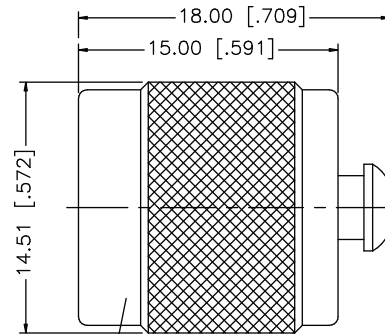

PART NUMBER

KDU177311

REV.

DATE

COMMENTS

INITIAL

RoHS Compliant

7/16-28UNEF-2B

Drawing not to scale. Dimensions for reference only

Units: mm [Inches]

WWW.KONNECTRF.COM
1-800-790-5887

PART NUMBER

KDU177311

DESCRIPTION

Dust Cap, TNC Male Plug

CAGE CODE

664U0

SIGNATURE

X

ComponentBody
Rivet**Material**Brass
Brass**Plating**Nickel
Nickel

THIS DRAWING INCLUDING THE
DESIGNS IS THE PROPERTY OF
KONNECT RF AND IS NOT TO
BE USED FOR ANY PURPOSE
WITHOUT OUR APPROVAL.