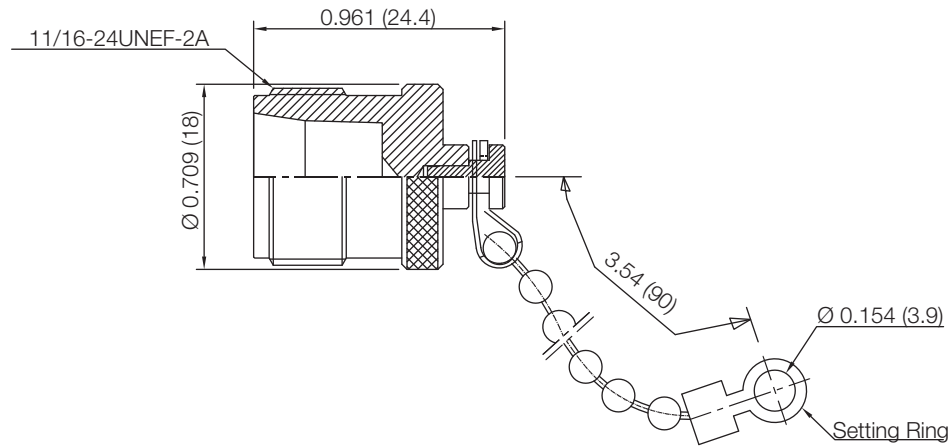

PART NUMBER

**KDU177310**

REV.

DATE

COMMENTS

INITIAL

**RoHS Compliant**

Drawing not to scale. Dimensions for reference only

Units: inches (mm)

**Konnect RF**

WWW.KONNECTRF.COM  
1-800-790-5887

PART NUMBER

**KDU177310**

DESCRIPTION

**Dust Cap, SC Female Jack, 3.5" Chain**

CAGE CODE

**664U0**

SIGNATURE

X

THIS DRAWING INCLUDING THE  
DESIGNS IS THE PROPERTY OF  
KONNECT RF AND IS NOT TO  
BE USED FOR ANY PURPOSE  
WITHOUT OUR APPROVAL.

**Component**

Body  
Chain  
Setting Ring

**Material**