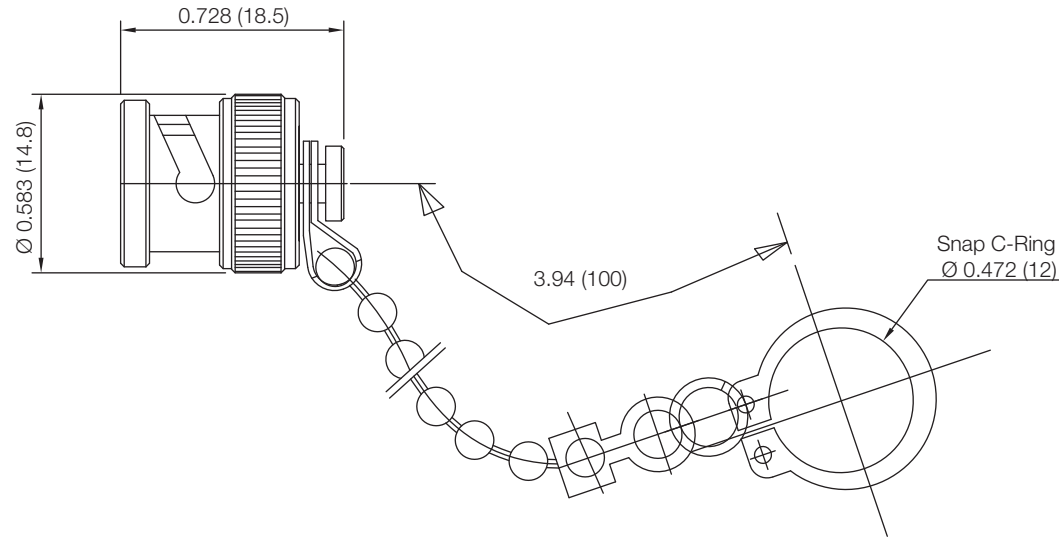

PART NUMBER

KDU177309

REV.

DATE

COMMENTS

INITIAL

RoHS Compliant

Drawing not to scale. Dimensions for reference only

Units: inches (mm)

Konnect RFWWW.KONNECTRF.COM
1-800-790-5887

PART NUMBER

KDU177309

DESCRIPTION

Dust Cap, BNC Male Plug

CAGE CODE

664U0

SIGNATURE

X

THIS DRAWING INCLUDING THE
DESIGNS IS THE PROPERTY OF
KONNECT RF AND IS NOT TO
BE USED FOR ANY PURPOSE
WITHOUT OUR APPROVAL.

Component
Body & Chain
Coupling Cap
Snap Ring
Gasket

Material
Brass
Zinc
Stainless Steel
Silicone Rubber