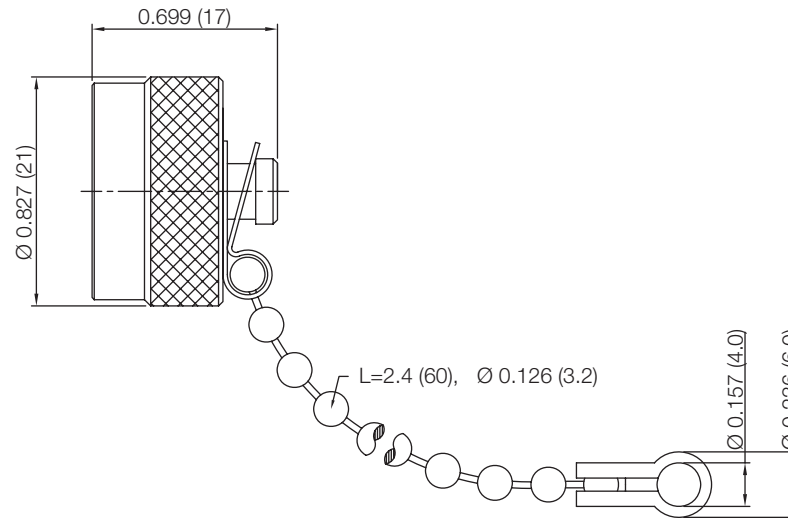

PART NUMBER

**KDU177308**

REV.

DATE

COMMENTS

INITIAL

**RoHS Compliant**

Drawing not to scale. Dimensions for reference only

Units: inches (mm)

**Konnect RF**WWW.KONNECTRF.COM  
1-800-790-5887

PART NUMBER

**KDU177308**

DESCRIPTION

**Dust Cap, N Male Plug**

CAGE CODE

**664U0**

SIGNATURE

X

THIS DRAWING INCLUDING THE DESIGNS IS THE PROPERTY OF KONNECT RF AND IS NOT TO BE USED FOR ANY PURPOSE WITHOUT OUR APPROVAL.

**Component**

Body & Rivet  
Free Reed  
Chain Plate  
Gasket

**Material**