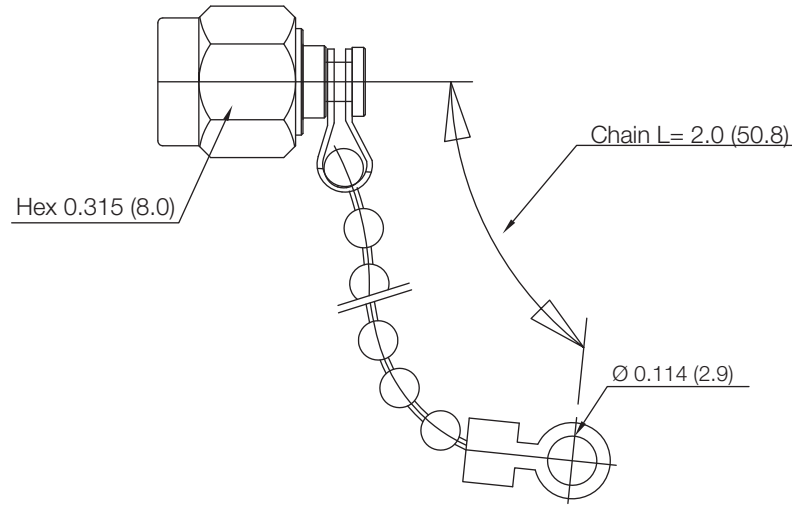

PART NUMBER

KDU177307

REV.

DATE

COMMENTS

INITIAL

RoHS Compliant

Drawing not to scale. Dimensions for reference only

Units: inches (mm)

WWW.KONNECTRF.COM
1-800-790-5887

PART NUMBER KDU177307		DESCRIPTION Dust Cap, SMA Male Plug		
CAGE CODE 664U0	SIGNATURE <i>[Signature]</i> X	Component	Material	Plating
THIS DRAWING INCLUDING THE DESIGNS IS THE PROPERTY OF KONNECT RF AND IS NOT TO BE USED FOR ANY PURPOSE WITHOUT OUR APPROVAL.		Body & Coupling Cap	Stainless Steel	Gold
		Chain	Stainless Steel	Gold